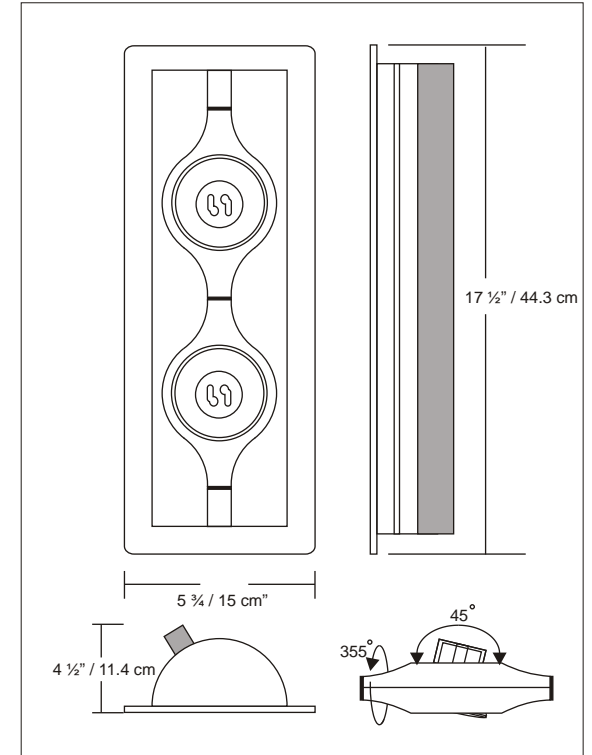

PRODUCT SPECIFICATIONS

STYLE # D9-6004

SERIES NAME: SPACE

CATEGORY: Recessed

STRUCTURE: Metal

COLOR /FINISH: Metallic Gray

DIFFUSER: N/A

LAMP TYPE: Halogen GZ10 MR20

MAX WATT: 2 x 75W

DIMENSIONS: L. 17 ½" x W. 5 ¾" x Ht. 4 ½"

APPROVALS: Approved by CSA for
North American Standards

NOTES: _____

CUTOUT: 425 x 130 H. 90 mm / 16 ¾" x 5 ½"