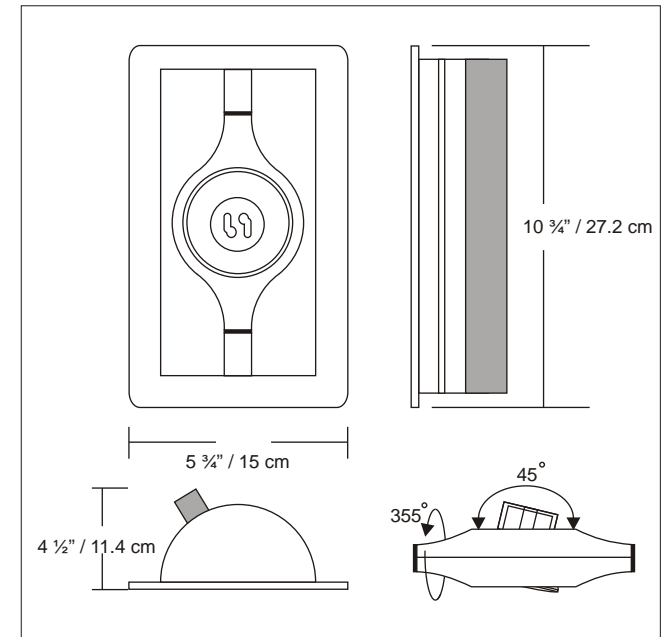

## PRODUCT SPECIFICATIONS

STYLE # D9-6003

SERIES NAME: SPACE

CATEGORY: Recessed

STRUCTURE: Metal

COLOR /FINISH: Metallic Gray

DIFFUSER: N/A

LAMP TYPE: Halogen GZ10 MR20

MAX WATT: 1 x 75W

DIMENSIONS: L. 10 ¾" x W. 5 ¾" x Ht. 4 ½"

APPROVALS: Approved by CSA for  
North American Standards

CUTOUT: 255 x 130 H. 90 mm / 10" x 5 ½"