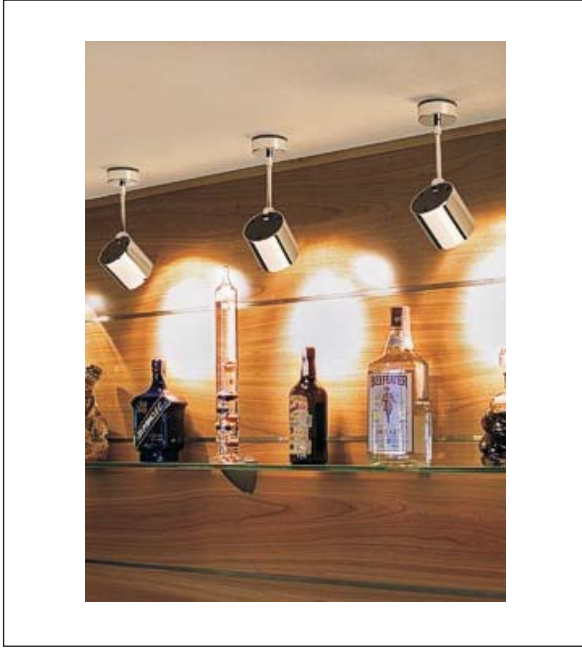

KRONN FLUSH MOUNT

Dimensions

STANDARD: COMES WITH 5 FEET OF WIRE AND AIRCRAFT CABLE

Project Name: _____

Fixture Type: _____

Product Code: D9-2078

Style: Flush Mount

Finish: Chrome

Lamp: 1 x 75 Halogen GZ10 MR20

Voltage: N/A

Dimensions: L. 3" x W. 3" x Ht. 9 3/4" x Ext. 5 1/2"

Approval: Approved by  for North American Standards..

Notes: _____
