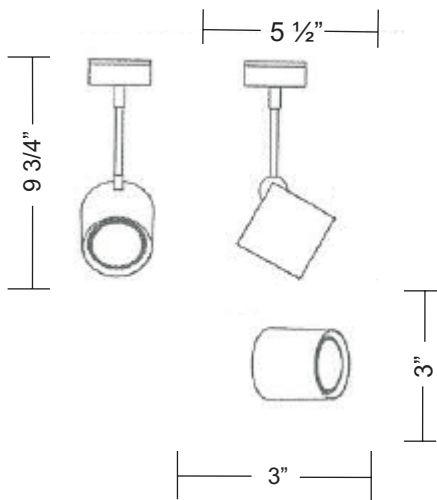

KRONN FLUSH MOUNT

Dimensions

STANDARD: COMES WITH 5 FEET OF WIRE AND AIRCRAFT CABLE

Project Name: _____

Fixture Type: _____

Product Code: D9-2078

Style: Flush Mount

Finish: Chrome

Lamp: 1 x 75 Halogen GZ10 MR20

Voltage: N/A

Dimensions: L. 3" x W. 3" x Ht. 9 3/4" x Ext. 5 1/2"

Approval: Approved by  for North American Standards..

Notes: _____
