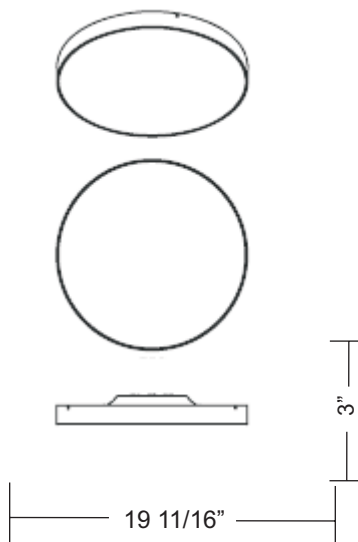

INOXX FLUSH MOUNT

Dimensions

STANDARD: COMES WITH 5 FEET OF WIRE AND AIRCRAFT CABLE

Project Name: _____

Fixture Type: _____

Product Code: D9-2071

Style: Flush Mount

Diffuser: White Glass

Finish: Polished Stainless Steel

Lamp: 1 x 40W Circline T5

Dimensions: Dia. 19 11/16" x Ext. 3"

Approval: Approved by  for North American Standards..

Notes: _____
