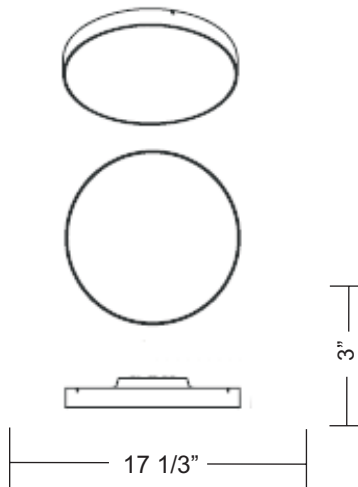

INOXX FLUSH MOUNT

Dimensions

Project Name: _____

Fixture Type: _____

Product Code: D9-2070

Style: Flush Mount

Diffuser: White Glass

Finish: Polished Stainless Steel

Lamp: 1 x 40W Circline T5

Dimensions: Dia. 17 1/3" x Ext. 3"

Approval: Approved by  for North American Standards..

Notes: _____

STANDARD: COMES WITH 5 FEET OF WIRE AND AIRCRAFT CABLE