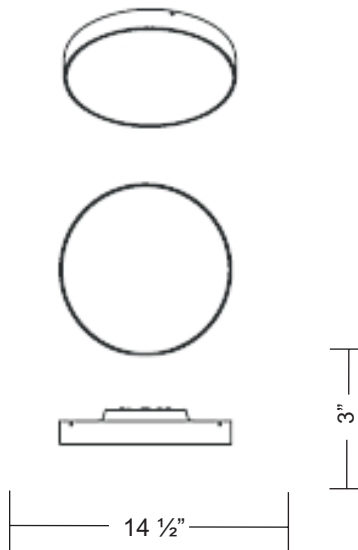

INOXX FLUSH MOUNT

Dimensions

Project Name: _____

Fixture Type: _____

Product Code: D9-2069

Style: Flush Mount

Diffuser: White Glass

Finish: Polished Stainless Steel

Lamp: 1 x 40W Circline T5

Dimensions: Dia. 14 1/2" x Ext. 3"

Approval: Approved by  for North American Standards..

Notes: _____

STANDARD: COMES WITH 5 FEET OF WIRE AND AIRCRAFT CABLE