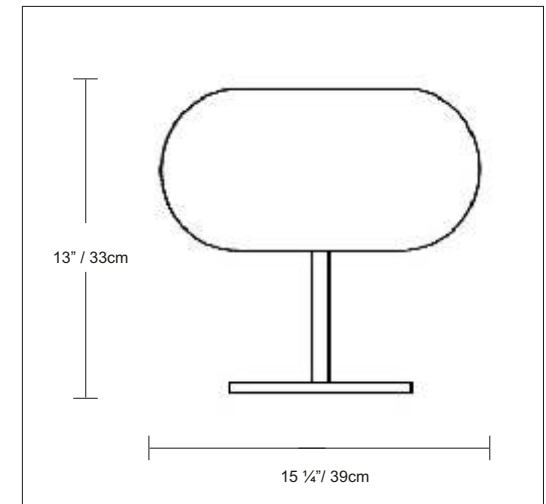

PRODUCT SPECIFICATIONS

STYLE # D8-4007

SERIES NAME: BLOW

COLOR / FINISH: Nickel

DIFFUSER: Blown Matte White Glass

LAMP TYPE: Halogen T10 Medium

MAX WATT: 1 x 150W

DIMENSIONS: D. 15 1/4" x Ht. 13"

APPROVALS: Approved by CSA for
North American Standards.

NOTES: _____

_____

_____