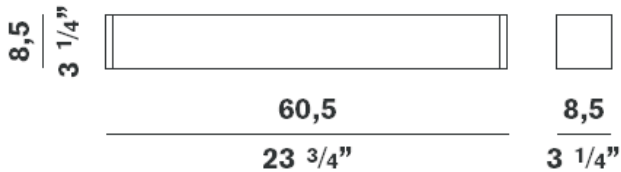

**TOY WALL SCNCE**

Dimensions

STANDARD: COMES WITH 5 FEET OF WIRE AND AIRCRAFT CABLE

**Project Name:** \_\_\_\_\_

**Fixture Type:** \_\_\_\_\_

**Product Code: D8-3140**
**Style:** Wall Sconce

**Structure:** Metal

**Diffuser:** Frosted White Glass

**Finish:** Painted White Metal

**Max Watt:** 1 x 80W

**Lamp/Ballast:** Fluorescent 2G11

**Dimensions:** D.  $23 \frac{3}{4}''$  x Ht.  $3 \frac{1}{4}''$  'x Ext.  $3 \frac{1}{4}''$ 
**Approval:** Approved by  for North American Standards..