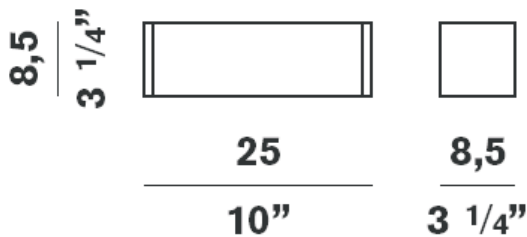

TOY WALL SCNCE

Dimensions

STANDARD: COMES WITH 5 FEET OF WIRE AND AIRCRAFT CABLE

Project Name: _____

Fixture Type: _____

Product Code: D8-3137
Style: Wall Sconce
Structure: Metal
Diffuser: Frosted White Glass
Finish: White Painted Metal
Max Watt: 1 x 26W
Lamp/Ballast: Fluorescent G24Q-3
Dimensions: D. 10" x Ht. 3 1/4" 'x Ext. 3 1/4"
Approval: Approved by  for North American Standards..