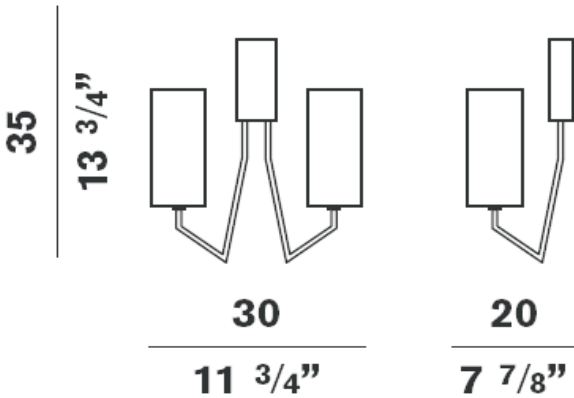

BRI BRI WALL SCONCE

Dimensions

STANDARD: COMES WITH 5 FEET OF WIRE AND AIRCRAFT CABLE

Project Name: _____

Fixture Type: _____

Product Code: D8-3129

Style: Wall Sconce

Structure: Metal

Diffuser: Clear Cut Glass

Finish: Chrome

Max Watt: 2 x 75W

Lamp/Ballast: Halogen G9

Dimensions: D. 11 3/4" x Ht. 13 3/4" x Ext. 7 7/8"

Approval: Approved by  for North American Standards..

Notes: COMES COMPLETE WITH _____

4 1/4" BACKPLATE _____