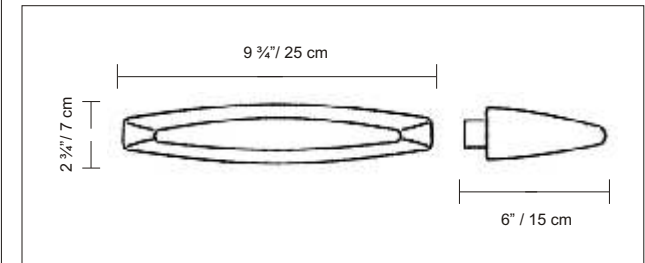

PRODUCT SPECIFICATIONS

STYLE # D8-3040

SERIES NAME: PLANET

COLOR / FINISH: Gray Metal

DIFFUSER: Curved Matte Glass

LAMP TYPE: Halogen T3Q (119mm)

MAX WATT: 1 x 150W

DIMENSIONS: L. 9 3/4" x Ht. 2 3/4" x Ext. 6"

APPROVALS: Approved by CSA for
North American Standards.

NOTES: _____

_____

_____