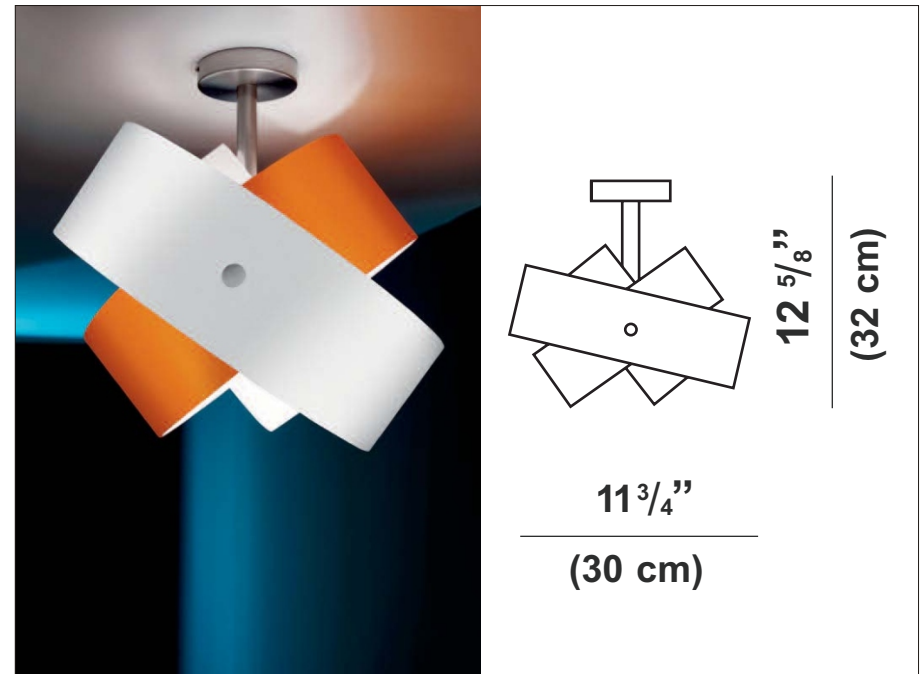

PRODUCT SPECIFICATIONS

STYLE # **D8-2089**

SERIES NAME: TOURBILLON

STRUCTURE: METAL

COLOR /FINISH: NICKEL DETAIL

DIFFUSER: WHITE & ORANGE BLOWN GLASS

LAMP TYPE: G30 MED 120V

MAX WATT: 1 x 100W

DIMENSIONS: H. 12 5/8" x L. 11 3/4"

APPROVALS:

Approved by  for North American Standards.

NOTES: _____