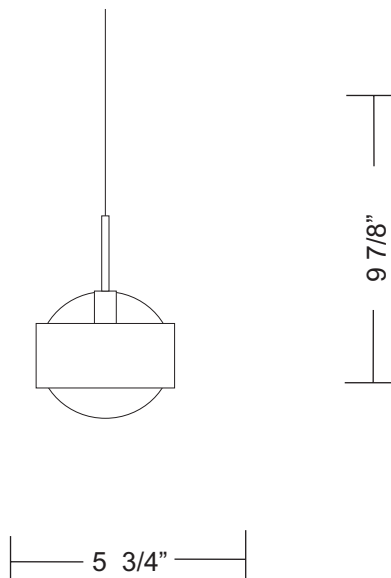

RING PENDANT

Project Name: _____

Fixture Type: _____

Product Code: D8-1171

Style: Pendant without Canopy

Structure: Metal

Diffuser: Red Glass

Finish: Chrome

Max Watt: 1 x 60W

Lamp/Ballast: G9 Halogen

Dimensions: D. 5 3/4" x Ht. 9 7/8"

Approval: Approved by  for North American Standards..

Dimensions

Notes: _____

STANDARD: COMES WITH 5 FEET OF WIRE AND AIRCRAFT CABLE