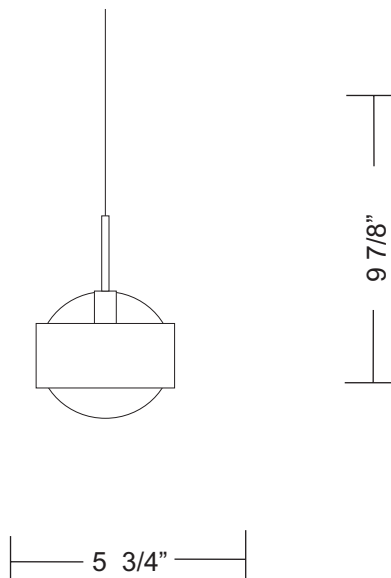

RING PENDANT

Project Name: _____

Fixture Type: _____

Product Code: D8-1169

Style: Pendant without Canopy

Structure: Metal

Diffuser: White Glass

Finish: Chrome

Max Watt: 1 x 60W

Lamp/Ballast: G9 Halogen

Dimensions: D. 5 3/4" x Ht. 9 7/8"

Approval: Approved by  for North American Standards..

Dimensions

Notes: _____

STANDARD: COMES WITH 5 FEET OF WIRE AND AIRCRAFT CABLE