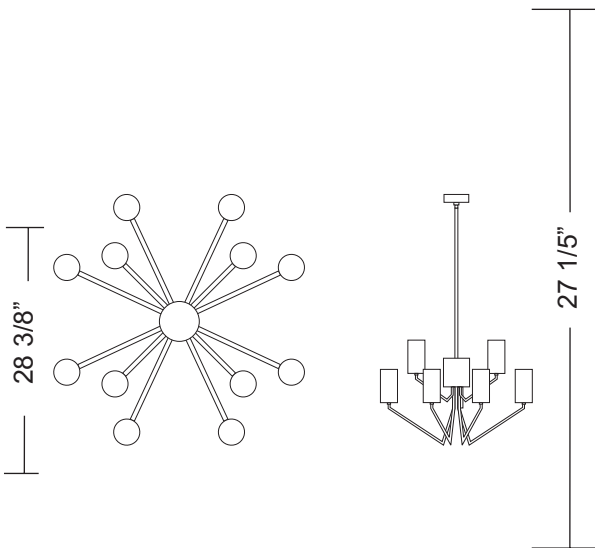

**BRI-BRI CHANDELIER**

**Project Name:** \_\_\_\_\_

**Fixture Type:** \_\_\_\_\_

**Product Code: D8-1161**

**Style:** Chandelier

**Diffuser:** Clear Cut Glass

**Finish:** Chrome

**Lamp:** 12 x 40W Halogen G9

**Voltage:** 120V

**Dimensions:** Dia. 28 3/8" x Ht. 27 1/5"

**Approval:** Approved by  for North American Standards..

**Notes:** \_\_\_\_\_

---

---

---

---

---

---

---

Dimensions

STANDARD: COMES WITH 5 FEET OF WIRE AND AIRCRAFT CABLE