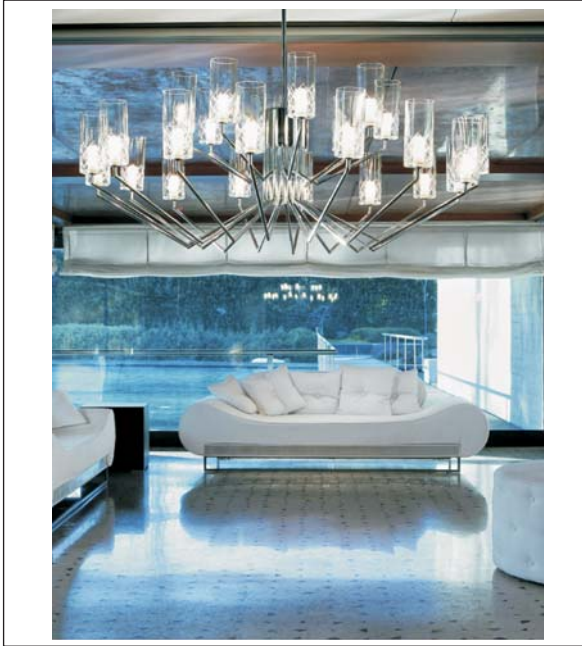

**BRI-BRI CHANDELIER**

**Project Name:** \_\_\_\_\_

**Fixture Type:** \_\_\_\_\_

**Product Code: D8-1161**

**Style:** Chandelier

**Diffuser:** Clear Cut Glass

**Finish:** Chrome

**Lamp:** 12 x 40W Halogen G9

**Voltage:** 120V

**Dimensions:** Dia. 28 3/8" x Ht. 27 1/5"

**Approval:** Approved by  for North American Standards..

**Notes:** \_\_\_\_\_

---

---

---

---