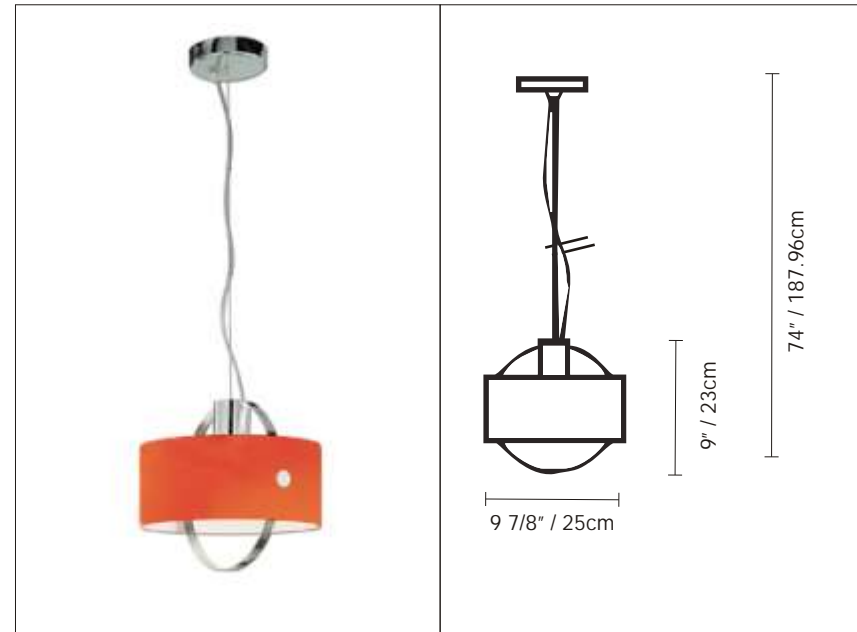

PRODUCT SPECIFICATIONS

STYLE #: D8-1088

SERIES NAME: RING

STRUCTURE: METAL

COLOR /FINISH: CHROME

DIFFUSER: ORANGE BLOWN GLASS

LAMP: E26 120V

MAX WATT: 1 x 100W

DIMENSIONS: W. 9 7/8" x Ht. 9" x L. 74"

APPROVALS:

Approved by  for North American Standards.

NOTES: _____