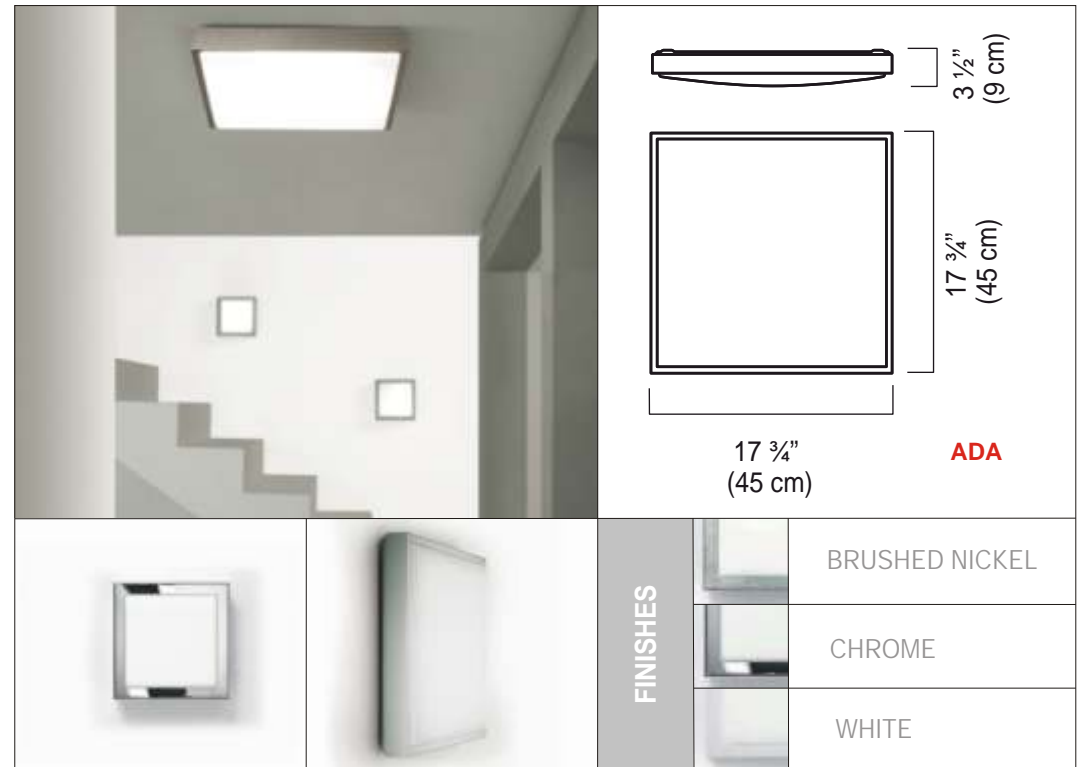

PRODUCT SPECIFICATIONS

STYLE #: **D1-2053**

SERIES NAME: FLAT-R

STRUCTURE: Metal

COLOR /FINISH: **Chrome**

DIFFUSER: Opal Satin Acrylic Diffuser

LAMP: 2G11 TC-L Fluorescent
BALLAST: Electronic 120V

MAX WATT: 3 x 36W

DIMENSIONS: **W. 17 3/4" x L. 17 3/4" x Ht. 3 1/2"**

APPROVALS 
Approved by  for North American Standards.

NOTES: _____