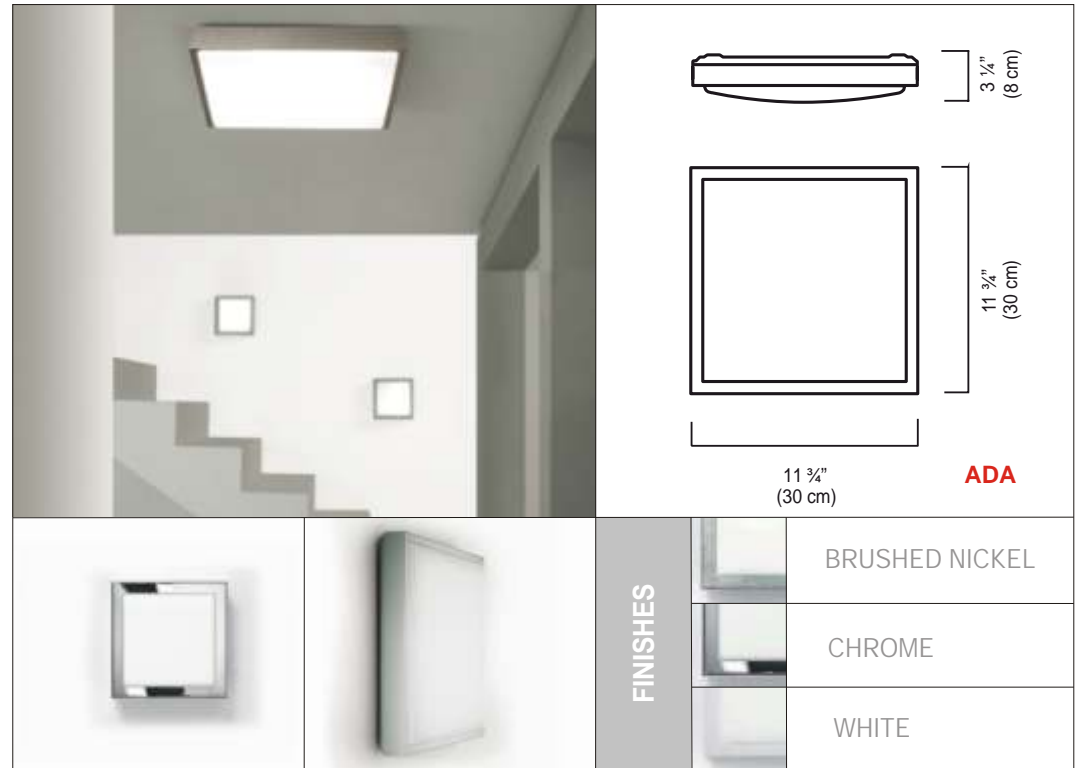

PRODUCT SPECIFICATIONS

STYLE #: **D1-2050**

SERIES NAME: FLAT-R

STRUCTURE: Metal

COLOR /FINISH: **Chrome**

DIFFUSER: Opal Satin Acrylic Diffuser

LAMP: 2G11 TC-L Fluorescent

BALLAST: Electronic 120V

MAX WATT: 2 x 18W

DIMENSIONS: **W. 11 3/4" x L. 11 3/4" x Ht. 3 1/4"**

APPROVALS:

Approved by  for North American Standards.

NOTES: _____