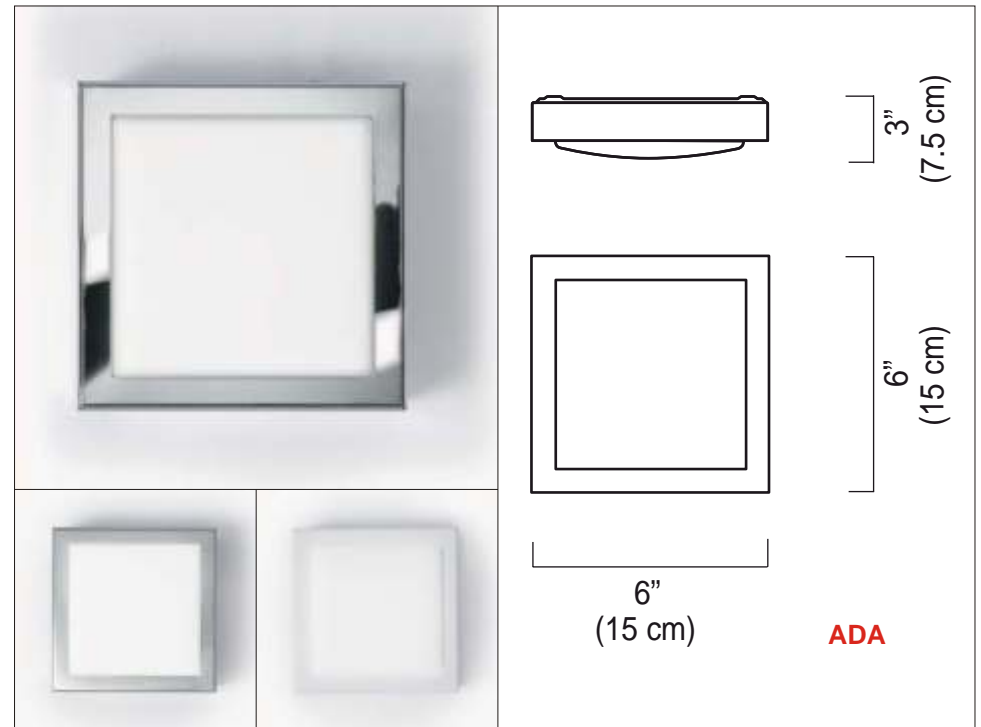

PRODUCT SPECIFICATIONS

STYLE #: D1-2047

SERIES NAME: FLAT-R

STRUCTURE: Metal

COLOR /FINISH: Polished Chrome

DIFFUSER: Opal Satin Acrylic Diffuser

LAMP/BALLAST: CFL (GX23-2) / Magnetic 120V

MAX WATT: 1 x 13W

DIMENSIONS: W. 6" x L. 6" x Ext. 3"

APPROVALS:

Approved by  for North American Standards.

NOTES: _____