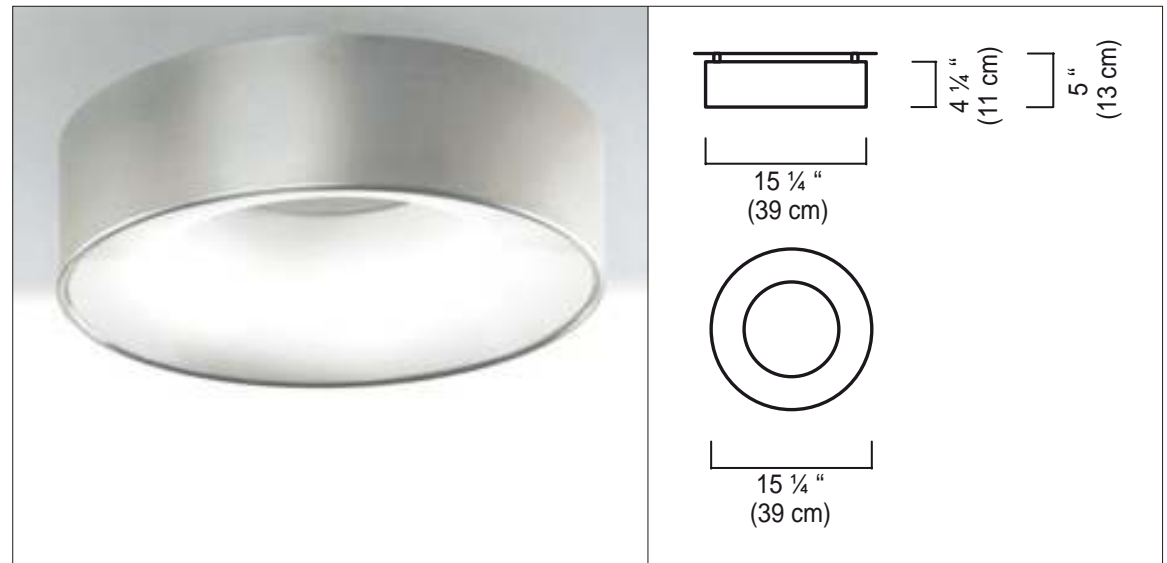

PRODUCT SPECIFICATIONS

STYLE #: **D1-2026**

SERIES NAME: CYCLOS

CATEGORY: Flush Mount

STRUCTURE: Aluminum

COLOR /FINISH: Silver Gray

DIFFUSER: White Acrylic

LAMP: (2GX13) T5 Circline

BALLAST: Electronic 120V

MAX WATT: 1 x 40W

DIMENSIONS: D. 15 ¼" x Ht. 5"

APPROVALS:

Approved by  for North American Standards.

NOTES: _____