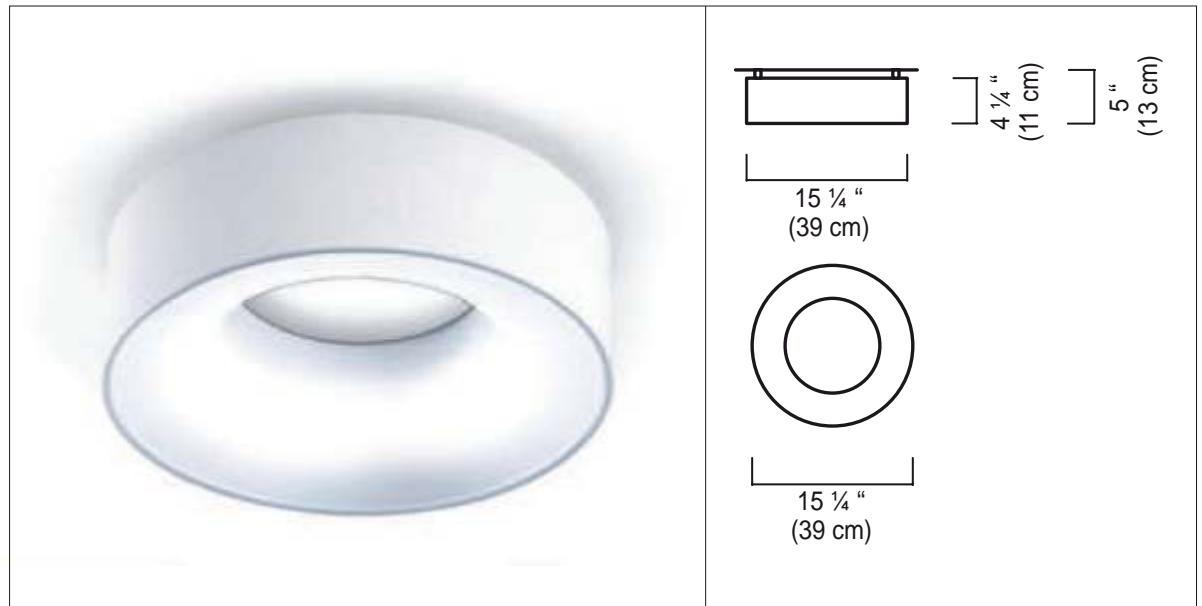

PRODUCT SPECIFICATIONS

STYLE #: **D1-2025**

SERIES NAME: CYCLOS

CATEGORY: Flush Mount

STRUCTURE: Aluminum

COLOR /FINISH: White

DIFFUSER: White Acrylic

LAMP: (2GX13) T5 Circline

BALLAST: Electronic 120V

MAX WATT: 1 x 40W

DIMENSIONS: D. 15 ¼" x Ht. 5"

APPROVALS:

Approved by  for North American Standards.

NOTES: _____