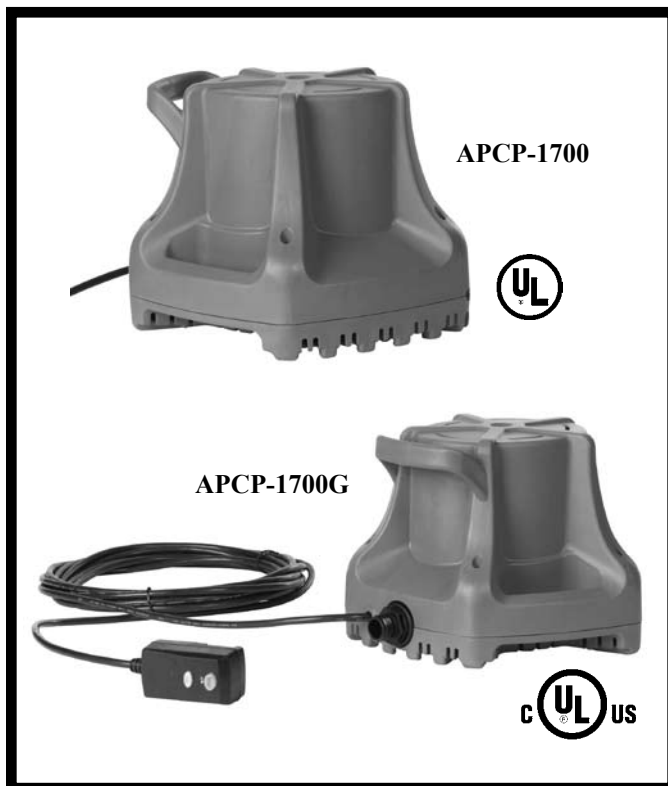

## APCP-1700 SERIES

### Features

- Automatic pool cover drainage
- 1700 gallon per hour capacity
- Integrated GFCI (APCP-1700G only)
- Activates in approximately 2" of water
- 25' power cord
- Integrated handle for easy portability
- Wide base for stability
- Mechanical float for dependability
- No assembly required
- Energy efficient motor
- 270 watts
- 1" FNPT discharge w/garden hose adaptor
- 23' maximum lift

### Construction

- Motor — 1/3 HP permanent split capacitor
- Maximum Flow Rate — 1700 GPH @ 1'
- Maximum Head — 23'
- Intermittent Liquid Temp. up to 120°F
- Intake — Screened
- Discharge — 1" FNPT
- Housing — Glass-filled polypropylene
- Shaft Seal — Nitrile
- Electrical — 115V, 25' power cord

Little Giant's uniquely designed automatic pool cover pump is ideal for removing water from all types of pool covers. Model APCP-1700G includes integral GFCI. This pump series activates in approximately 2" of water and deactivates in approximately 1.5" of water. The pump comes equipped with a low energy consumption, permanent-split capacitor (PSC) motor. The motor is mounted in a sealed, stainless steel housing and cooled by the flow of the pumping fluid over the motor housing. The APCP-1700 series has a wide base design for needed stability.