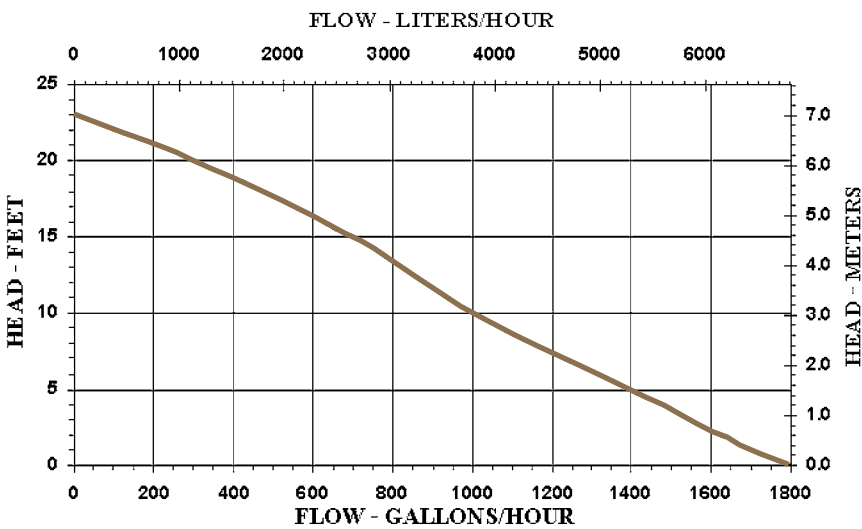

Specifications

Model No.	Item No.	Discharge	Listings	HP	Volts	Hertz	Amps	Watts	Performance (GPH @ Head)					Shut Off		Pwr. Cord (ft.)	Weight (lbs.)	Height	Length	Width
									1'	5'	10'	15'	20'	Feet	PSI					
APCP-1700	577301	1" FNPT	UL	1/3	115	60	2.2	270	1700	1400	1000	700	300	23	10.0	25	11.8	8.3	12.0	12.0
APCP-1700G	577302	1" FNPT	cULus	1/3	115	60	2.2	270	1700	1400	1000	700	300	23	10.0	25	11.8	8.3	12.0	12.0