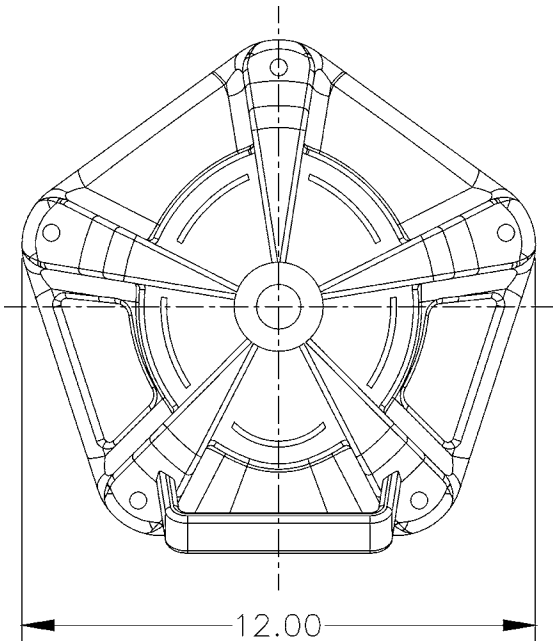

APCP-1700 SERIES