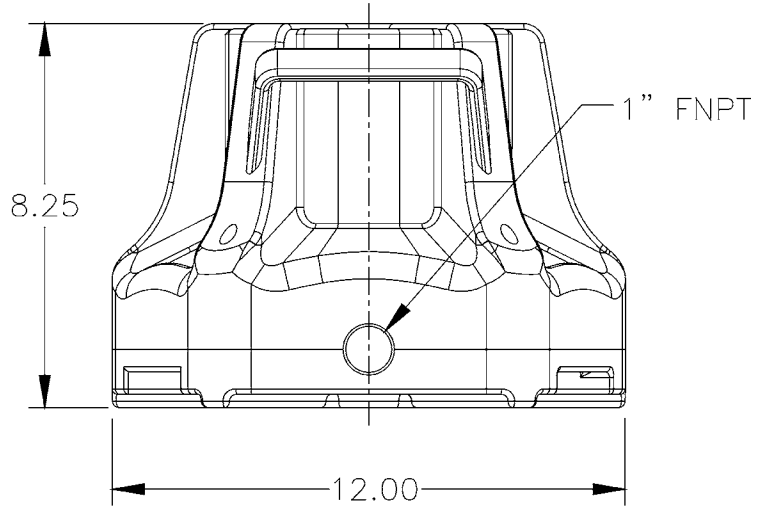

APCP-1700 SERIES