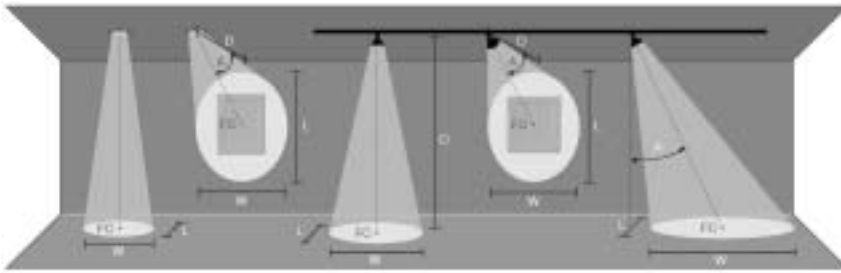

**MODEL 753**

**Key** In Feet  
**D** Distance To Fixture From Wall Or Floor  
**FC** Initial Footcandle Level At Center Of Beam  
**L** Beam Length(where candlepower drops to 50% of maximum)  
**W** Beam Width(where candlepower drops to 50% of maximum)  
**CBCP** Center Beam Candle Power

Lamp	Beam Spread	CBCP	0°Aiming Angle				30°Aiming Angle				45°Aiming Angle				60°Aiming Angle			
			D	FC	L	W	D	FC	L	W	D	FC	L	W	D	FC	L	W
50W PAR20 NSP10°		6000	3'	667	0.5'	0.5'	3'	433	0.7'	0.6'	3'	236	1.1'	0.7'	3'	83	2.1'	1.0'
			5'	240	0.9'	0.9'	5'	156	1.2'	1.0'	5'	85	1.8'	1.2'	5'	30	3.6'	1.7'
			7'	122	1.2'	1.2'	7'	80	1.6'	1.4'	7'	43	2.5'	1.7'	7'	15	5.0'	2.4'
			9'	74	1.6'	1.6'	9'	48	2.1'	1.8'	9'	26	3.2'	2.2'	9'	9	6.4'	3.1'
50W PAR20 FL25°		1500	3'	167	1.3'	1.3'	3'	108	1.8'	1.5'	3'	59	2.8'	1.9'	3'	21	6.2'	2.7'
			5'	60	2.2'	2.2'	5'	39	3.0'	2.6'	5'	21	4.7'	3.1'	5'	8	10.4'	4.4'
			7'	31	3.1'	3.1'	7'	20	4.2'	3.6'	7'	11	6.5'	4.4'	7'	4	14.6'	6.2'
			9'	19	4.0'	4.0'	9'	12	5.4'	4.6'	9'	7	8.4'	5.6'	9'	2	18.7'	8.0'