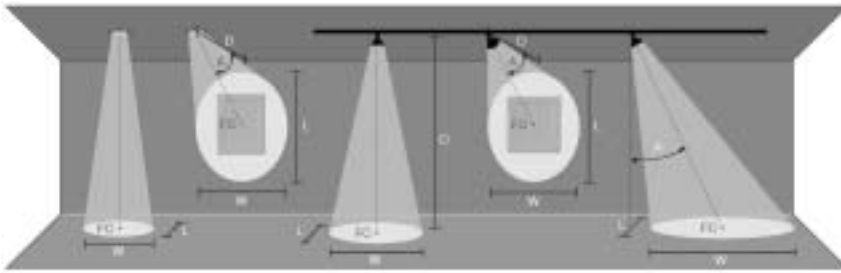

Product Features

- Aiming:** 90° degrees from vertical and 356° rotational.
- Compatible:** L, H, and J models in addition to fitting our own tracks are retrofitable to other manufacturers original tracks (consult factory for specific brand names).
- Special Application:** The J style head may be installed on any "J" style 2-circuit track with the addition of the J-CLIP.
- Lamping:** Re-lamps from the front.
- Socket:** Porcelain with Nickel-plated shell.

MODEL 717

Key In Feet
D Distance To Fixture From Wall Or Floor
FC Initial Footcandle Level At Center Of Beam
L Beam Length(where candlepower drops to 50% of maximum)
W Beam Width(where candlepower drops to 50% of maximum)
CBCP Center Beam Candle Power

Lamp	Beam Spread	CBCP	0°Aiming Angle				30°Aiming Angle				45°Aiming Angle				60°Aiming Angle			
			D	FC	L	W	D	FC	L	W	D	FC	L	W	D	FC	L	W
50W PAR20 NSP10°		6000	3'	667	0.5'	0.5'	3'	433	0.7'	0.6'	3'	236	1.1'	0.7'	3'	83	2.1'	1.0'
			5'	240	0.9'	0.9'	5'	156	1.2'	1.0'	5'	85	1.8'	1.2'	5'	30	3.6'	1.7'
			7'	122	1.2'	1.2'	7'	80	1.6'	1.4'	7'	43	2.5'	1.7'	7'	15	5.0'	2.4'
			9'	74	1.6'	1.6'	9'	48	2.1'	1.8'	9'	26	3.2'	2.2'	9'	9	6.4'	3.1'
50W PAR20 FL25°		1500	3'	167	1.3'	1.3'	3'	108	1.8'	1.5'	3'	59	2.8'	1.9'	3'	21	6.2'	2.7'
			5'	60	2.2'	2.2'	5'	39	3.0'	2.6'	5'	21	4.7'	3.1'	5'	8	10.4'	4.4'
			7'	31	3.1'	3.1'	7'	20	4.2'	3.6'	7'	11	6.5'	4.4'	7'	4	14.6'	6.2'
			9'	19	4.0'	4.0'	9'	12	5.4'	4.6'	9'	7	8.4'	5.6'	9'	2	18.7'	8.0'