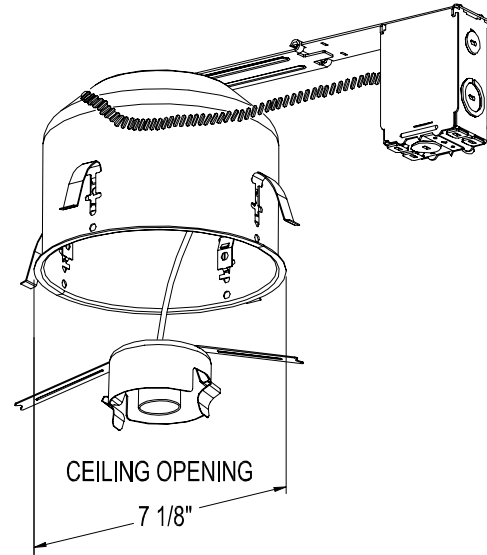

MODEL R6VI-S-R-ICA

Ordering information

R6VI
Recessed 6 inch
Vertical
Incandescent

S - Shallow Depth
Blank - Normal Depth

R - Remodel Housing
Blank – New Construction

ICA - Insulation Contact & Air Tight

Product Features

Application: Shallow remodeling housing suitable for insulation contact. Complies with requirements for Washington State Energy Code (WESC) for air tight housings (when installed as instructed with option gasket kit "RGK"). Maximum 1 inch ceiling thickness.

J Box: Junction box is accessible from above or below the ceiling. Supplied with eight standard knockouts and four integral Romex® clamps. Spring loaded door, for easy access to wiring. Approved for through branch wiring.

Mounting: Housing retained to ceiling with four spring clips. Removable for junction box access.

Material: 20 gauge galvanized steel. Ceramic/nickel-plated socket.

Listing

UL & CUL listed. Suitable for damp locations.