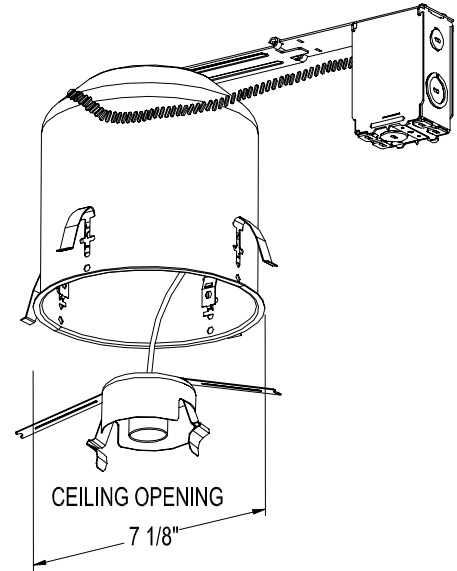

MODEL R6VI-R-ICA

Ordering information

R6VI	-	R	-	ICA
Series	-	Housing Type	-	Options
R6VI Recessed 6 inch Vertical Incandescent	-	S - Shallow Depth Blank - Normal Depth	-	R - Remodel Housing Blank - New Construction
				ICA - Insulation Contact & Air Tight

Product Features

Application: Remodeling housing suitable for insulation contact. Complies with requirements for Washington State Energy Code (WESC) for air tight housings (when installed as instructed with option gasket kit "RGK"). Maximum 1 inch ceiling thickness.

J Box: Supplied with four standard knockouts and Four integral Romex® clamps. Spring loaded door, for easy access to wiring. Approved for through branch wiring.

Mounting: Housing retained to ceiling with four pressure spring clips. Removable for junction box access.

Material: 20 gauge galvanized steel. Ceramic/ nickel-plated socket.

Listing

UL & CUL listed. Suitable for damp locations.

W.A.C. reserves the right to change details that do not affect overall function and performance.