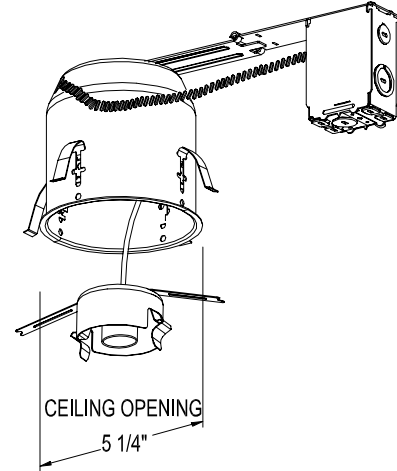

**MODEL R5VI-S-R-ICA**

**Ordering information**

R5VI	-	S	-	R	-	ICA
Series		Housing Depth		Housing Type		Options
<p><b>R5VI</b> Recessed 5" Vertical Incandescent</p>		<p>S - Shallow Depth Blank - Normal Depth</p>		<p>R - Remodel Housing Blank – New Construction</p>		<p>ICA - Insulation Contact &amp; Air Tight</p>

**Product Features**

**Application:** Shallow remodeling housing suitable for insulation contact. Complies with requirements for Washington State Energy Code (WESC) for air tight housings (when installed as instructed with option gasket kit "RGK"). Maximum 1 inch ceiling thickness.

**J Box:** Junction box is accessible from above or below the ceiling. Supplied with eight standard knockouts and four integral Romex® clamps. Spring loaded door, for easy access to wiring. Approved for through branch wiring.

**Mounting:** Housing retained to ceiling with four spring clips. Removable for junction box access.

**Material:** 20 gauge galvanized steel. Ceramic/ nickel-plated socket.

**Listing**

UL & CUL listed. Suitable for damp locations.