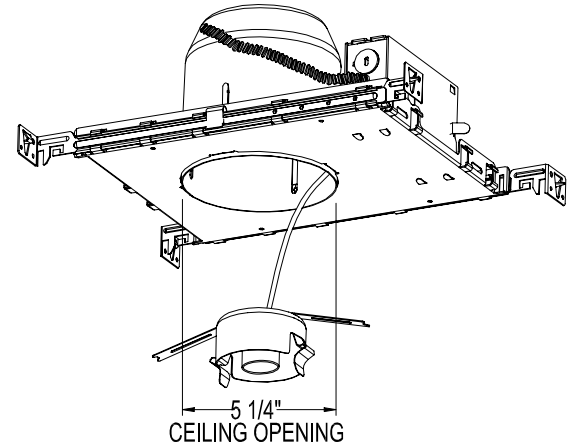

MODEL R5VI-S-ICA

Ordering information

R5VI
 Recessed 5"
 Vertical
 Incandescent

S - Shallow Depth
 Blank - Normal Depth

R - Remodel Housing
 Blank – New Construction

ICA - Insulation Contact & Air Tight

Product Features

Application: Shallow new construction housing suitable for insulation contact. Complies with requirements for Washington State Energy Code (WESC) for air tight housings (when installed as instructed with option gasket kit "RGK"). Maximum 1 3/4 inch ceiling thickness.

J Box: Junction box is accessible from above or below the ceiling. Supplied with eight standard knockouts and four integral Romex® clamps. Spring loaded door, for easy access to wiring. Approved for through branch wiring.

Mounting: Supplied with hanger bars adjustable to 25" Bars have score lines and can be cut to accommodate 12" joist spans. Bars have notches for easy installation on T-bars. Hanger bars mount on all four sides.