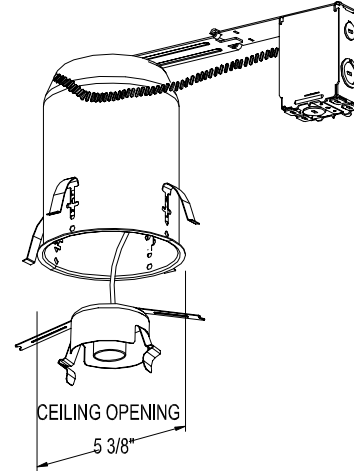

MODEL R5VI-R-ICA

Ordering information

R5VI	-	-	R	-	ICA
Series		Housing Depth	Housing Type		Options
R5VI Recessed 5" Vertical Incandescent		S - Shallow Depth Blank - Normal Depth	R - Remodel Housing Blank - New Construction		ICA - Insulation Contact & Air Tight

Product Features

Application: Remodeling housing, suitable for direct contact with insulation. Complies with requirements for Washington State Energy Code (WESC) for air tight housings (when installed as instructed with option gasket kit "RGK"). Maximum 1 inch ceiling thickness.

J Box: Supplied with four standard knockouts and four integral Romex® clamps. Spring loaded door, for easy access to wiring. Approved for through branch wiring.

Mounting: Housing mounts to ceilings up to 3/4" thick with pressure spring clips. Clips allow easy removal of housing.

Material: 20 gauge galvanized steel with ceramic/nickel-plated socket.

Listing

UL & CUL listed. Suitable for damp locations.

W.A.C. reserves the right to change details that do not affect overall function and performance.