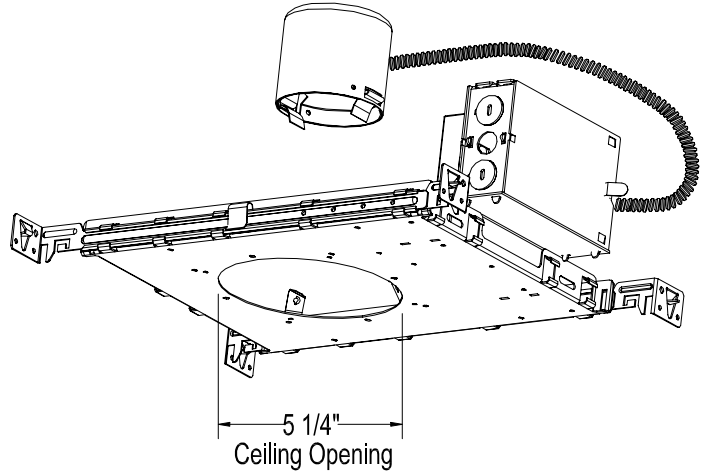

MODEL R5VF-113Q

Ordering information

R5VF	-	113Q
Series		Lamp(s)

R5VF

Recessed 5 inch
Vertical
Fluorescent

113Q – Single 13W Quad Lamp

126/32T – Single 26W or 32W Tri-Tube Lamp

Product Features

Application: New construction housing frame in kit. Requires 3" minimum clearance from insulation. Maximum 1 inch ceiling thickness.

J Box: Junction box is accessible from above or below the ceiling. Supplied with eight standard knockouts and four integral Romex® clamps. Spring loaded door, for easy access to wiring. Approved for through branch wiring

Mounting: Supplied with hanger bars adjustable to 25". Bars have score lines and can be cut to accommodate 12" joist spans. Bars have notches for easy installation on T-bars. Hanger bars mount on all four sides.

Material: Galvanized steel. 4 pin G24Q-1 socket.

Ballast: Supplied with Class P, thermally protected electronic ballast, universal voltage 120 to 277 volts, 50/60 Hz. Greater than 95% power factor. Class A sound rating. End of life protection, non-dimming type ballast.

Listing

UL & CUL listed. Suitable for damp locations.

W.A.C. reserves the right to change details that do not affect overall function and performance.