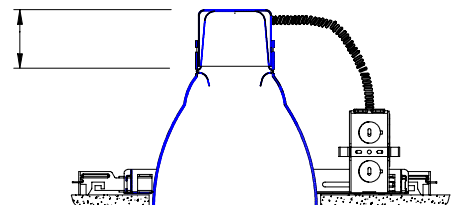

**Application:** New construction housing frame in kit. Requires 3" minimum clearance from insulation. Maximum 1 inch ceiling thickness.

**J Box:** Junction box is accessible from above or below the ceiling. Supplied with eight standard knockouts and four integral Romex® clamps. Spring loaded door, for easy access to wiring. Approved for through branch wiring

**Mounting:** Supplied with hanger bars adjustable to 25". Bars have score lines and can be cut to accommodate 12" joist spans. Bars have notches for easy installation on T-bars. Hanger bars mount on all four sides.

**Material:** Galvanized steel. 4 pin G24Q-1 socket.

**Ballast:** Supplied with Class P, thermally protected electronic ballast, universal voltage 120 to 277 volts, 50/60 Hz. Greater than 95% power factor. Class A sound rating. End of life protection, non-dimming type ballast.

**Listing**

UL & CUL listed. Suitable for damp locations.

W.A.C. reserves the right to change details that do not affect overall function and performance.

Socket cup adds a maximum of 2 1/8" to the height of the trim when used with frame in kits.