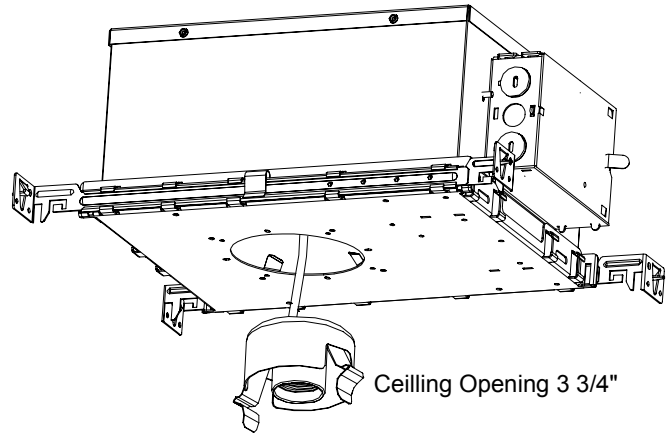

**MODEL R4VI-B-ICA**

**Ordering information**

R4VI	-	B	-	ICA
Series		Housing Type		Installation Type
<b>R4VI</b> Recessed 4 inch Vertical Incandescent		B - Boxed Blank – Frame-In Kit or Remodel		R - Remodel Housing Blank – New Construction
				ICA - Insulation Contact & Air Tight

**Product Features**

**Application:** New construction housing suitable for insulation contact. Complies with requirements for Washington State Energy Code (WESC) for air tight housings (when installed as instructed with option gasket kit "RGK"). Maximum 1" ceiling thickness.

**J Box:** Junction box is accessible from above or below the ceiling. Supplied with eight standard knockouts and four integral Romex® clamps. Spring loaded door, for easy access to wiring. Approved for through branch wiring.

**Mounting:** Supplied with hanger bars adjustable to 25" Bars have score lines and can be cut to accommodate 12" joist spans. Bars have notches for easy installation on T-bars. Hanger bars mount on all four sides.