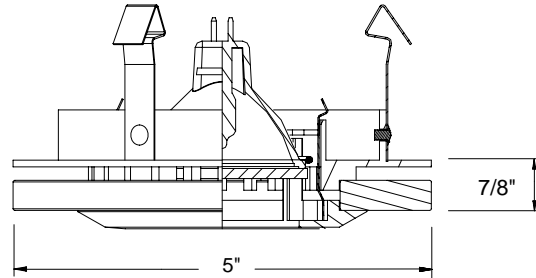

<b>CATALOG NUMBER</b>	<b>TYPE</b>
<b>PROJECT</b>	

**4" LOW VOLTAGE DOWNLIGHT TRIM**

**HR-D420**

Ordering Matrix			
Series	Model Number	Finish (Inner Ring)	
[ ]	[ ]	[ ]	
HR	D420	CH	PB

Ordering Example (*series – model number – finish*): HR-D420-CH

Product Details		Specification Features	
<b>Description:</b>	Decorative acrylic ring trim. Acrylic disc provides diffused sparkle to ceiling and general down light distribution. For use with HR-8400 series low voltage downlights.	<ul style="list-style-type: none"> <li>Popular recessed alternative to surface mounted glass monopoints or pendants.</li> <li>The supplied clear glass lens can be replaced with one lens accessory such as a dichroic lens, UV filter lens, frosted lens, etc. See catalog or website for full lens accessory selection.</li> <li>Handles ceiling thickness up to 3/4".</li> <li>2 year W.A.C. Lighting product warranty.</li> </ul>	
<b>Materials:</b>	Inner die-cast aluminum trim body with three heavy gauge retention clips firmly hold trim to housing. Decorative surface trim platter is clear acrylic. The inner trim ring is metal.		
<b>Aiming:</b>	Center lamp holder keeps the lamp pointed at nadir (0°).		
<b>Lamping:</b>	Utilizes 12 volt MR16 lamps. Ordered Separately. 50w maximum for all housings. Trim supplied with clear tempered glass lens cover for lamp.		
<b>Finish:</b>	Inner metal ring available in Chrome (CH) or Polished Brass (PB).		
<b>Listing:</b>	UL & CUL Listed. Suitable for damp locations.		