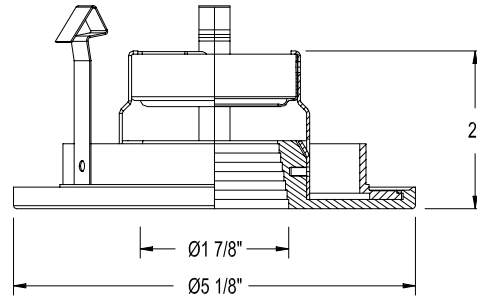

| | |
|-----------------------|-------------|
| CATALOG NUMBER | TYPE |
| PROJECT | |

4" LOW VOLTAGE DOWNLIGHT TRIM

HR-D415

Ordering Matrix

| Series | Model Number | Finish (Baffle / Trim) |
|----------------------|----------------------|------------------------|
| <input type="text"/> | <input type="text"/> | <input type="text"/> |
| HR | D415 | BK/WT |
| | | WT/WT |

Ordering Example (*series – model number – finish*): HR-D415-BK/WT

Product Details

Description: Pinhole style small aperture trim with step baffle. For use with HR-8400 low voltage downlights.

Materials: Durable die-cast aluminum construction. Three heavy gauge retention clips firmly hold trim to housing.

Aiming: Center lamp holder holds the lamp completely at nadir, providing the full lamp CBCP to the object(s) below the trim.

Lamping: Utilizes 12 volt MR16 lamps. Ordered Separately. 50w or 75w maximum, see individual housing for wattage rating. Trim supplied with clear tempered glass lens cover for lamp.