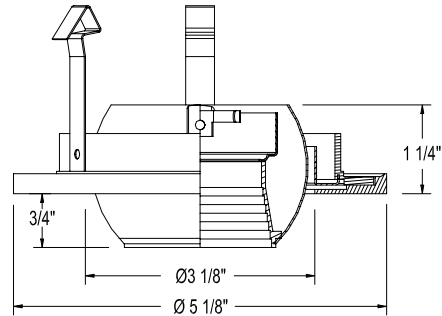

<b>CATALOG NUMBER</b>	<b>TYPE</b>
<b>PROJECT</b>	

**4" LOW VOLTAGE DOWNLIGHT TRIM**

**HR-D414**

**Ordering Matrix**

Series	Model Number	Finish (Baffle / Trim)		
<input type="text"/>	<input type="text"/>	<input type="text"/>		
HR	D414	BK/WT	BK/PB	WT/WT

Ordering Example (*series – model number – finish*): HR-D414-BK/PB

**Product Details**

**Description:** Eyeball style trim with interior baffle. Provides easy aiming control from below the ceiling. For use with HR-8400 low voltage downlights.

**Materials:** Durable die-cast aluminum construction. Three heavy gauge retention clips firmly hold trim to housing.

**Aiming:** Center lamp holder allows the lamp to be tilted to 30° from nadir.

**Lamping:** Utilizes 12 volt MR16 lamps. Ordered Separately. 50w or 75w maximum, see individual housing for wattage rating. Trim supplied with clear tempered glass lens cover for lamp.