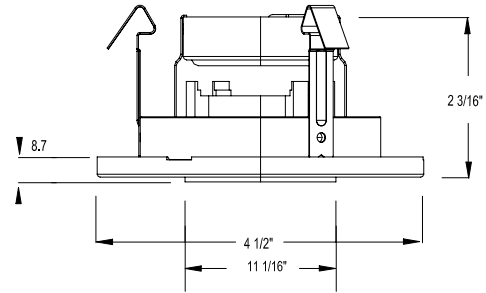

<b>CATALOG NUMBER</b>	<b>TYPE</b>
<b>PROJECT</b>	

**LOW VOLTAGE 3" DIE CAST TRIM** **HR-D325**

<b>Ordering Matrix</b>			
Series	Model Number	Finish (Baffle / Trim)	Lamp
HR	D325	BK/WT	50w max MR16

Ordering Example (series – model number – finish): HR-D325-BK/WT

<b>Product Details</b>	
<b>Description:</b>	Pinhole trim with baffle style opening used for providing precise light distribution that gives drama and stature to a space. Used with HR-300 series low voltage downlight housings. Center lamp holder holds the lamp completely at nadir, providing the full lamp CBCP to the object(s) below the trim.
<b>Materials:</b>	Powder coated finish on die-cast aluminum. Inner die-cast aluminum trim body has three heavy gauge retention clips to firmly hold trim to housing.
<b>Lamping:</b>	Utilizes 12volt MR16 lamps, 50w max. Ordered separately. Trim supplied with clear tempered glass lens cover for lamp.
<b>Finish:</b>	BK/WT = Black baffle opening with white trim WT/WT = White baffle opening with white trim
<b>Listing:</b>	UL & CUL Listed. Suitable for damp locations.

<b>Specification Features</b>
<ul style="list-style-type: none"> <li>The supplied clear glass lens can be replaced with one lens accessory such as a colored dichroic lens, UV filter lens, frosted lens, etc. See catalog or website for full lens accessory selection.</li> <li>The three inch die-cast series is the smallest performance trim available for both commercial and residential lighting projects.</li> <li>Handles ceiling thickness up to 3/4".</li> <li>2 year W.A.C. Lighting product warranty.</li> </ul>