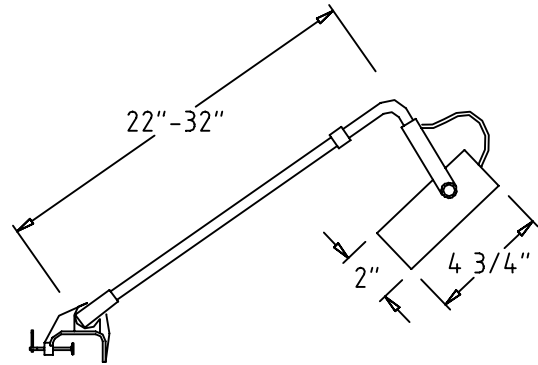

<u>CATALOG NUMBER</u>	<u>TYPE</u>
<u>PROJECT</u>	

**LINE VOLTAGE DISPLAY LIGHT**

**MODEL DL-188**

Ordering Matrix		
Model	Series	Finish
[ ]	[ ]	[ ]
DL	188	BK WT

Ordering Example (model number – series – finish): DL-188-WT

Product Details	
<b>Description:</b>	Line voltage display light for use on wall partitions, display booths, and portable work areas. Can utilize a variety of medium base lamps up to 150 watts. Mounts to flat surfaces with vice tension clamp, accommodating widths of ½" to 2 ½".
<b>Materials:</b>	Fixture head and connector are aluminum. Periscoping arm is steel. Clamp is heavy duty polycarbonate. Medium base lamp socket is porcelain with nickel-plated copper shell. 10' grounded cord and plug.
<b>Aiming:</b>	Yoke and slot aiming feature allows a full range of vertical and horizontal orientation. Large locking screw assures the aiming angle is kept in place through continuous use and maintenance.
<b>Lamping:</b>	Accommodates medium base, 120v incandescent lamps.
<b>Finish:</b>	Abrasion resistant black or white paint finish. BK = Black finish WT = White finish
<b>Accessories:</b>	DLC-4 = wide surface clamp accommodates up to 4" width. DLC-P = pipe clamp works on round surfaces up to 2 ½" diameter. SW3 = Inline on/off switch to be installed in field installations. PAR20BD = Barn Doors for PAR20 lamp. PAR30BD = Barn Doors for PAR30 lamp. PAR38BD = Barn Doors for PAR38 lamp.
<b>Listing:</b>	UL & CUL Listed.