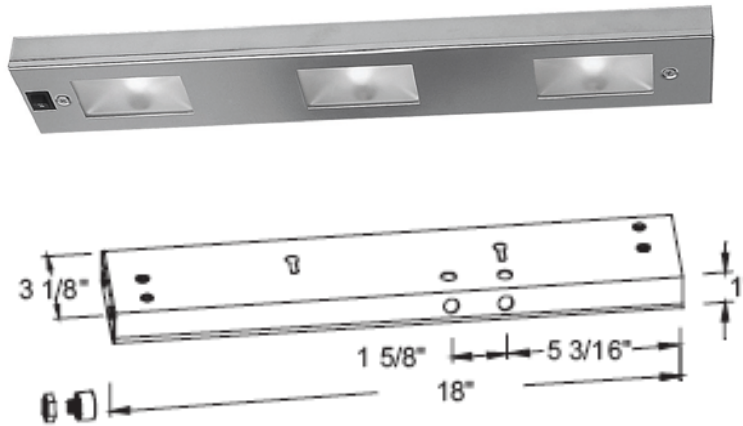

<b>CATALOG NUMBER</b>	<b>TYPE</b>
<b>PROJECT</b>	

**UNDER CABINET HALOGEN LIGHT BAR**

**MODEL BA-LIV-3**

Ordering Matrix					
Model	Series		Finish		
<input type="text"/>	<input type="text"/>		<input type="text"/>		
BA	LIV-3	LIV-3P	BZ	SN	WT

Ordering Example (model – series – finish): BA-LIV-3-SN

Product Details	
<b>Description:</b>	Live voltage halogen undercabinet light bar for use on wood cabinets, desks, shelves and bookcases.
<b>Materials:</b>	Formed steel body and cover plate with an abrasion resistant paint finish. Three internal high efficiency bent reflectors (one above each lamp). Frosted glass lenses attached to cover plate. High-low-off switch. Mounting screws. One 1/2" BX/Romex® adaptor for installation convenience. The LIV-3P version has a nine foot cord and plug.
<b>Connection:</b>	The BA-LIV can be hardwired or use a factory installed nine foot cord and plug (LIV-3P, portable unit). Knockouts are located on both the backside and on the topside for hardwiring. Suitable for chain wiring.
<b>Lamping:</b>	Three halogen 25 watt, 120 volt bi-pin lamps included (JCD-25-CL).
<b>Finish:</b>	BZ = Bronze SN = Satin Nickel WT = White
<b>Accessories:</b>	LENS-CAL-CL = Clear Lens
<b>Listing:</b>	UL & CUL Listed. 2 year W.A.C. Lighting product warranty.

Specification Features
<ul style="list-style-type: none"> <li>The BA-LIV series features a low profile (1") body style that fits into most niches.</li> <li>The BA-LIV series can be dimmed with a standard incandescent dimmer.</li> <li>BA-LIV-3 can be hard wired to run off a standard wall switch.</li> <li>Four top mounted rubber spacers facilitate level mounting on flat surfaces.</li> <li>"Quick-Ship" item, always in stock and available for immediate shipment.</li> </ul>