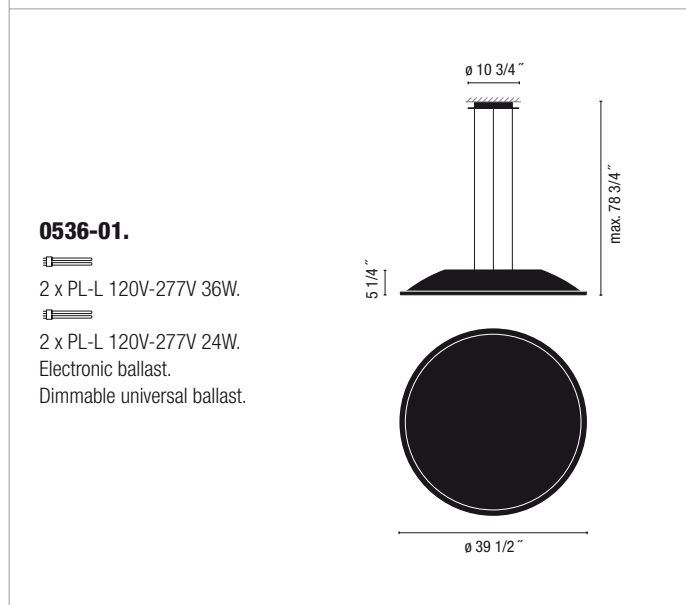

Chrome ring.

**DIMMABLE UNIVERSAL BALLAST**

**Big**

Design by Lievore, Altherr, Molina.

Chrome ring.  
Acrylic diffuser.

BIG. Family  
Pages: A-10. B-10. C-156. D-156.