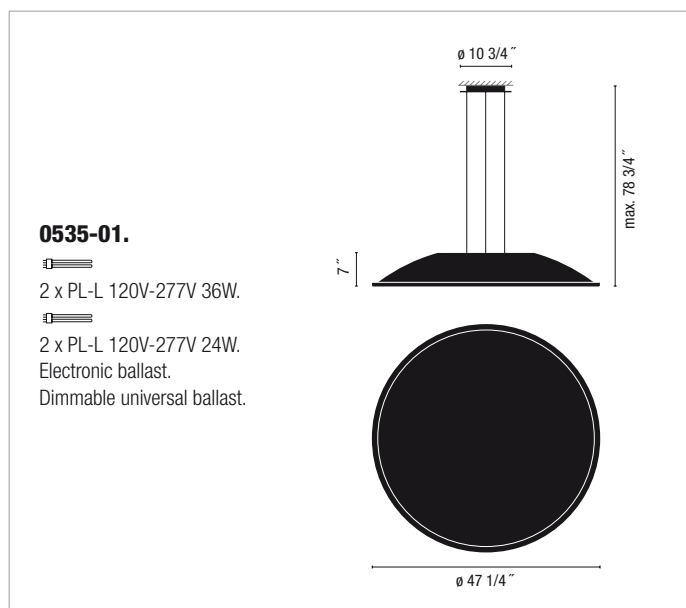

Chrome ring.

**DIMMABLE UNIVERSAL BALLAST**

**Big**

Design by Lievore, Altherr, Molina.

Chrome ring.  
Acrylic diffuser.

BIG. Family  
Pages: A-10. B-10. C-156. D-156.