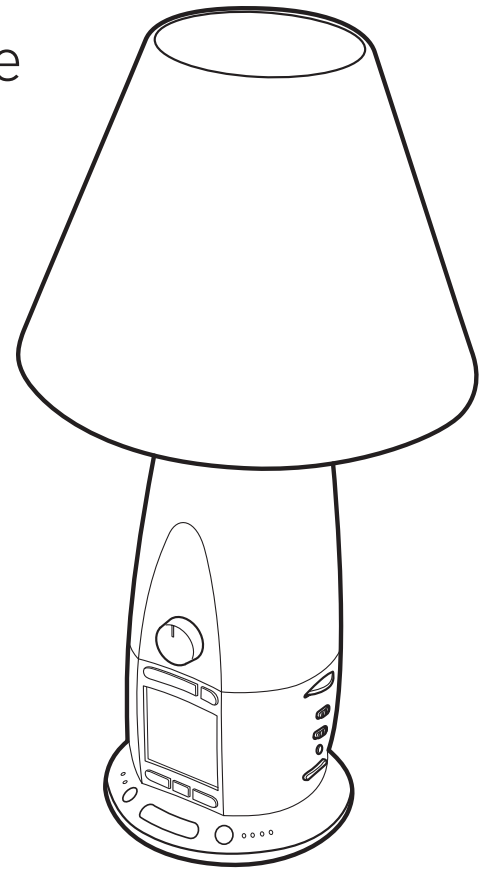

Rise & Shine® | Deluxe

Natural Alarm Clock® Bedside Lamp

Sleep well, wake refreshed! Circadian rhythms — on your own schedule. Here's a radio, alarm clock, nature sounds, and lamp all in 6.5" of space.

Come morning, the Rise & Shine® lamp slowly brightens and the high-fidelity speaker increases volume over 5-60 minutes so you wake gently to your favorite AM/FM radio station or birds, harbor, village, brook, ocean, forest, rain, or breeze sounds. At night, the process reverses to help you sleep. Lamp also provides Natural Spectrum® light for reading. Display color adjusts to 7 different hues and high/low brightness.

Graphite or Ivory. Linen shade, snooze button, adjustable-color display. Plus, so that sounds only wake you: includes FREE pillow speaker ($19.95 value).

Specifications

Models - Colors

VA02AA3

Body	Ivory
Shade	White (Linen)
Cord/Plug	Black
Logo	Light Gray
UPC	7 68533 95187 8

VA02BB3

Body	Graphite
Shade	White (Linen)
Cord/Plug	Black
Logo	Light Gray
UPC	7 68533 95188 5

Transformer

Transformer Type	Electronic

Packaging

Unit Carton Box (UCB)

Quantity	1
Dimensions	9.25"D x 18.25"H x 12.6"W
Gross Weight (GW)	5 lbs

Outer Unit Shipper (OUS)

Quantity	1
Dimensions	15.3" x 9.8" x 19"
Gross Weight (GW)	8.4 lbs

Master Carton Box (MCB)

Quantity	2
Dimensions	20.6" x 15.8" x 20"
Gross Weight (GW)	18.3 lbs

Product

Overall Dimensions

Weight	5 lbs
Base Diameter	6.5"
Height	20.25"

Base

Material	ABS

Housing

Material	ABS

Cord/Plug

Plug Type	Polarized/ USA two prong
Cord Length	70"
Proposition 65	Compliant

Shade

Dimensions	top: 5"; bottom: 11"; height: 8"
Material	Linen
Color	White

Bulb

VEXH60VLX	Natural Spectrum® Xenon

Safety

UL Listed