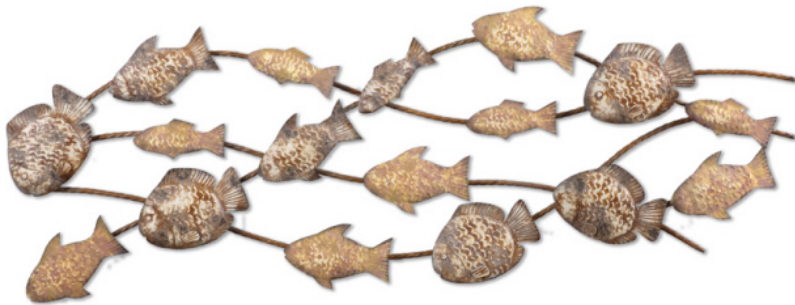

UTTERMOST

Down Stream, MWA

Item 13661

Product Description:

This wall art is made of hand forged and hand hammered metal. The aged ivory and red rust finish has a heavy gray wash.

Designer: Billy Moon

Dimensions(inches):

52 W X 17 H X 2 D

Weight(lbs): 11

Shipped Via UPS: YES

UPC Number: 792977136614

Coordinating Products:

13662
Abstract Spiral, MWA