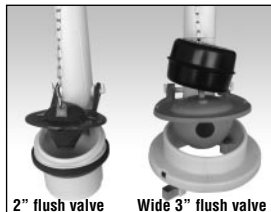

Choose a SoftClose® toilet seat, or upgrade to a Washlet®.

2" flush valve      Wide 3" flush valve  
**Fast Flush:** New, wide 3" flush valve is 125% larger than conventional 2" flush valves.

- Classic design, two piece toilet
- Universal Height 16-1/8" rim height
- E-Max™ Flushing Technology
- Powerful, quiet flush every time
- Large water surface
- Designer Suite:
  - Matching Dartmouth® pedestal and self-rimming lavatories