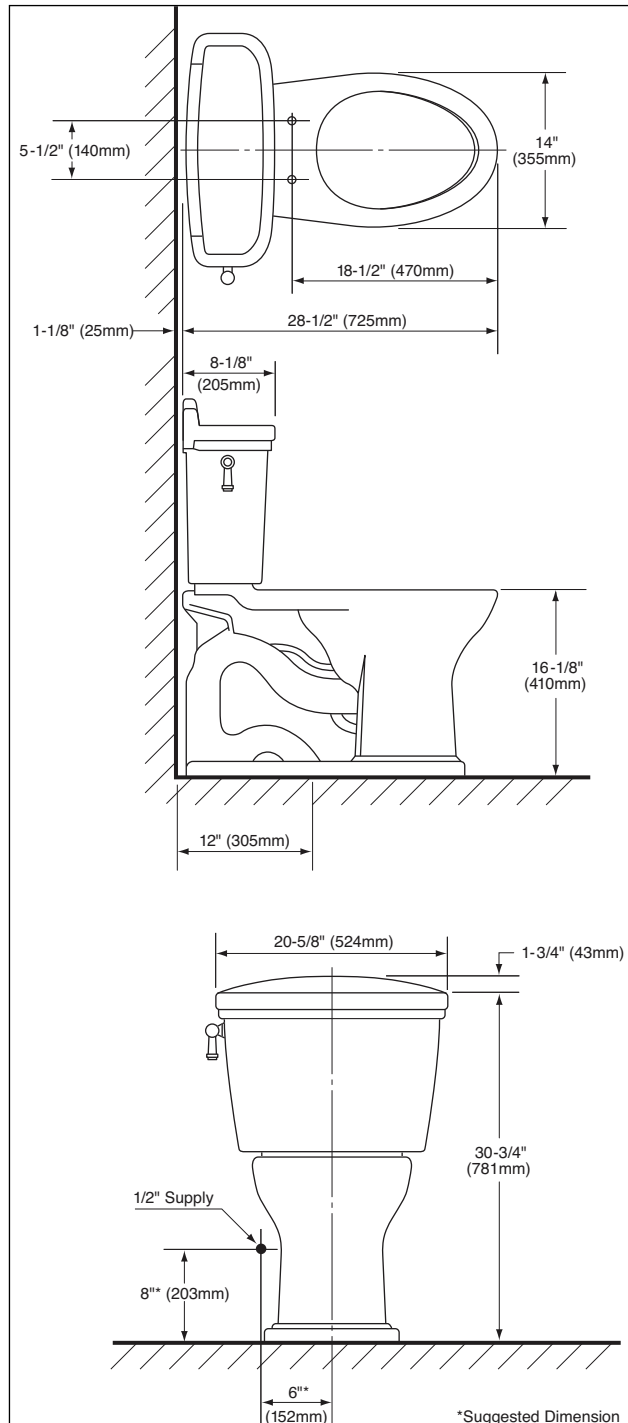

CST754EF

Eco Dartmouth® Two-Piece Toilet, 1.28 GPF

■ PERFORMANCE

The TOTO E-Max® low consumption toilets received high ratings during ANSI/ASME at independent laboratories.

Designed with a powerful siphon jet flushing action, the toilet offers a large water surface and a glazed trapway.

■ SPECIFICATIONS

Water Use: 1.28 Gpf / 4.8 Lpf
Flush System: Gravity Feed (E-Max Technology)
Min. Water Pressure: 8 psi
Water Surface: 10-3/8" x 8-1/4"
Trap Diameter: 2-1/8"
Rough-in: 12" rough-in
Trapseal: 2-3/8"
Warranty: Five Year Limited Warranty
Material: Vitreous china

Shipping Weight: **C754EF** 56.5 lbs.
ST753E 39.5 lbs.

Shipping Dimensions: **C754EF** 29-1/8"L x 11-7/8"W₁ x 15" W₂ x 17-3/8"H
ST753E 23-1/4"L x 9-5/8"W x 20-7/8"H

Fixture dimensions and hydraulic performance meet or exceed ANSI/ASME standard A112.19.2 and CAN/CSA B 45 requirements.

Listing / Approvals: shall be IAPMO/c-UPC certified. Shall be Watersense compliant.

Meets the American Disabilities Act Guidelines and ANSI A117.1 requirements where installed so top of seat is 17"-19" from the finished floor.

Recommended seat: SS154

These dimensions and specifications are subject to change without notice.

CST754EF - Eco Dartmouth® Toilet

TOTO®

TOTO® U.S.A., INC. • 1155 Southern Road, Morrow, GA 30260
Tel. (888) 295-8134 • Fax. (800) 699-4889 • www.totousa.com
Printed in U.S.A. © TOTO U.S.A. 08/07 #A10410

Printed on recycled paper

REV 10/07