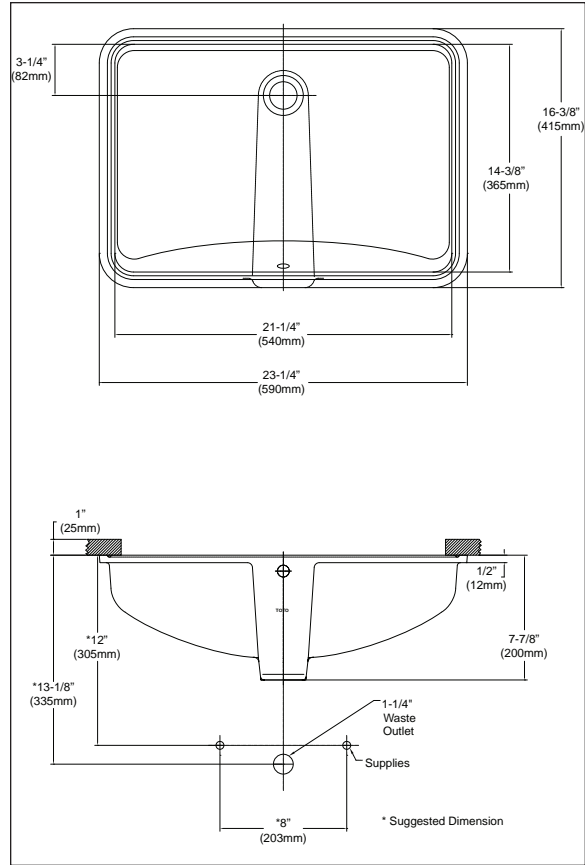

DESIGN

Space saving rectangle undercounter design ideal for narrow countertops.

FUNCTION

Durable vitreous china offers years of quality use.

SPECIFICATIONS

Waste: 1-1/4" O.D.
 Size: 23-1/4"W x 16-3/8"D
 Basin: 21-1/4"W x 14-3/8"D
 Material: Vitreous china
 Warranty: Five Year Limited Warranty
 Shipping Weight: **LT540G**
 25.5 lbs.

Shipping Dimensions: **LT540G**
 24"W x 17-1/8"D x 9-1/4"H

Fixture dimensions meet ANSI/ASME standard A112.19.2 and CAN/CSA B 45 requirements.

Listing / Approvals: IAPMO/UPC, City of Los Angeles, State of Massachusetts, c-UPC for Canada, and others.

Meets the American Disabilities Act Guidelines and ANSIA117.1 requirements when countertop installed 864mm (34") from finished floor and lavatory installed 89mm (3-1/2") minimum from front edge.

These dimensions and specifications are subject to change without notice.