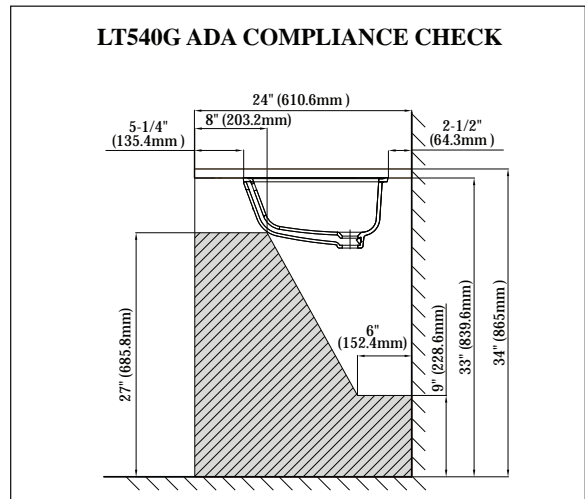

TOTO U.S.A., INC. • 1155 Southern Road, Morrow, GA 30260
Tel. (888) 295-8134 • Fax. (800) 699-4889 • www.totousa.com
Printed in U.S.A. © TOTO LTD. 10/07 #C30440

Printed on recycled paper