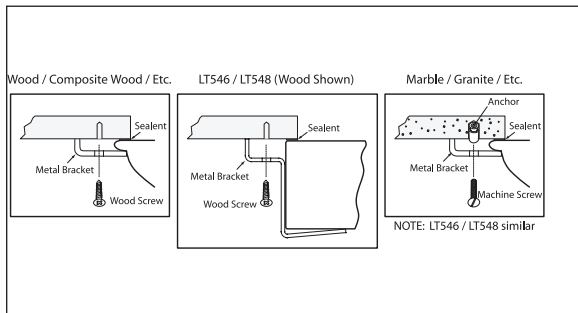

DESIGN

Space saving rectangle undercounter design ideal for narrow countertops.

FUNCTION

Durable vitreous china offers years of quality use.

SPECIFICATIONS

Waste: 1-1/4" O.D.
 Size: 23-1/4"W x 16-3/8"D
 Basin: 21-1/4"W x 14-3/8"D
 Material: Vitreous china
 Warranty: Five Year Limited Warranty
 Shipping Weight: **LT540G**
 25.5 lbs.

Shipping Dimensions: **LT540G**
 24"W x 17-1/8"D x 9-1/4"H

Fixture dimensions meet ANSI/ASME standard A112.19.2 and CAN/CSA B 45 requirements.

Listing / Approvals: IAPMO/UPC, City of Los Angeles, State of Massachusetts, c-UPC for Canada, and others.

Meets the American Disabilities Act Guidelines and ANSIA117.1 requirements when countertop installed 864mm (34") from finished floor and lavatory installed 89mm (3-1/2") minimum from front edge.

These dimensions and specifications are subject to change without notice.