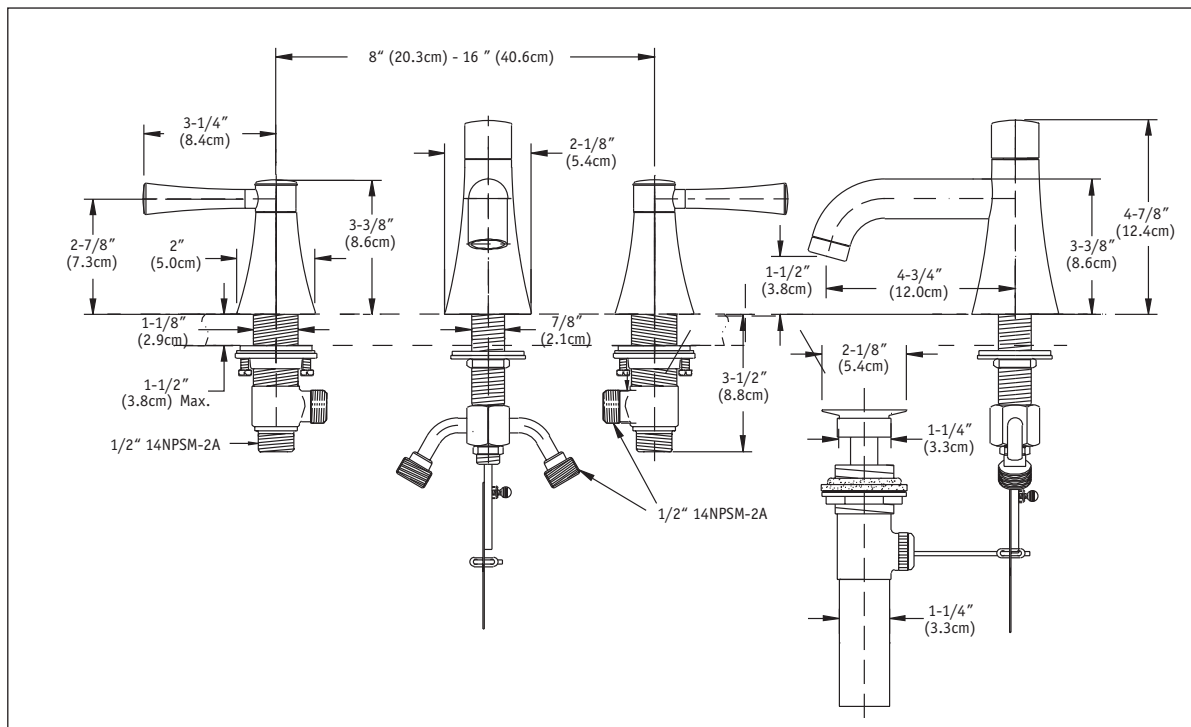

Shipping Dimensions: **Individual**
14-1/4"L x 12-1/4"W
x 2-3/4"H

Case (Qty 6)
15"L x 12-3/4"W
x 18-1/8"H

CODES/STANDARDS

Complies with and exceeds the following standards:
ASME A112.18.1M
NSF 61

Listed by:
IAPMO/UPC, NSF and other municipalities

These dimensions and specifications are subject to change without notice.

TL794DDC - Nexus™ Widespread Lavatory Faucet

TOTO® U.S.A., INC. • 1155 Southern Road, Morrow, GA 30260
Tel. (888) 295-8134 • Fax. (770) 282-8701 • www.totousa.com
Printed in U.S.A. © TOTO® LTD. 09/04 #J10050