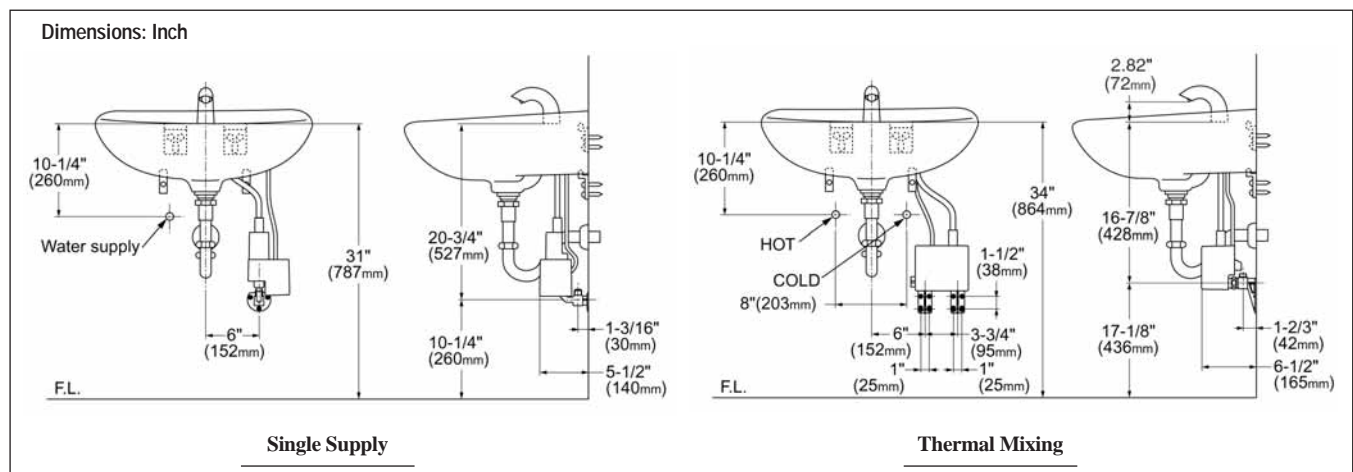

U.S. Patent No. 4742583, 5758688, 6076550 U.S. Patent Pending No. PCT/IP01/04079, PCT/IP01/04068, 2002-269745, 2002-269746, 2002-264784

SUGGESTED ENGINEERING SPECIFICATION:

TOTO Model # _____ Automatic infrared sensor activated faucet. Anti-scald, thermal mixing chamber (thermal faucets only). Automatic sensor adjustment on installation. Maximum discharge 0.17 gallons per 10 second cycle. Electrical components

separated from spout assembly and sealed in waterproof compartments. Single hole faucet with optional 4" cc cover plate. Through the use of TOTO's EcoPower system, using the faucet 11 times a day for 5 seconds or more will fully recharge the faucet.

DIAGRAM:

TOTO®
Perfection by Design

TOTO U.S.A., INC. • 1155 Southern Road, Morrow, GA 30260
Tel. (888) 295-8134 • Fax. (770) 282-8701 • www.totousa.com
Printed in U.S.A. © TOTO LTD. 12/04 #J90070

Printed on recycled paper

REV 12/04