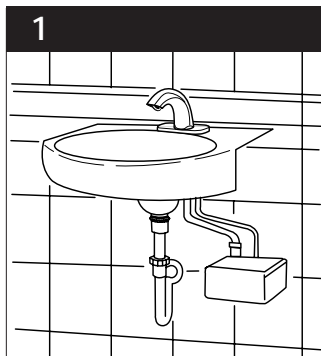

OPERATING PROCEDURE

1