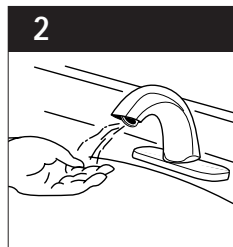

### THERMOSTATIC MIXER

Unlike a standard mixing tee, TOTO's true thermostatic mixing valve provides an anti-scald feature using a state of the art shape memory alloy (SMA) controller. This mechanism reacts instantaneously to water reaching excessively high temperatures and automatically turns the water off preventing any discharge. Temperature stability is maintained to within +/- 3° F regardless of pressure and temperature fluctuations in the supply lines. Check valves are integrated into the mixer to prevent cross flow of water. The temperature of the water can also be adjusted with an external control knob.

### "SMART SENSOR"

A self-adjusting sensor facilitates installation by preventing the need to make additional manual adjustments to the detection range, depending on the size of the basin the faucet is installed upon. The faucet will also automatically shut off in cases where false detection may occur, preventing water from continuously running.

### OPERATING PROCEDURE

1

2

By placing your hands under the faucet, a sensor beam path is broken, causing the water to turn on.

3

Water flows for as long as you need it while your hands are under the faucet.