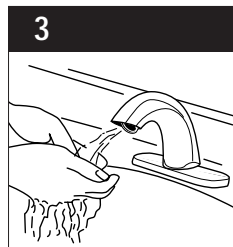

### "SMART SENSOR"

A self-adjusting sensor facilitates installation by preventing the need to make additional manual adjustments to the detection range, depending on the size of the basin the faucet is installed upon. The faucet will also automatically shut off in cases where false detection may occur, preventing water from continuously running.

### OPERATING PROCEDURE

1

2

By placing your hands under the faucet, a sensor beam path is broken, causing the water to turn on.

3

Water flows for as long as you need it while your hands are under the faucet.

4

After pulling your hands away, the water turns off immediately, saving water.