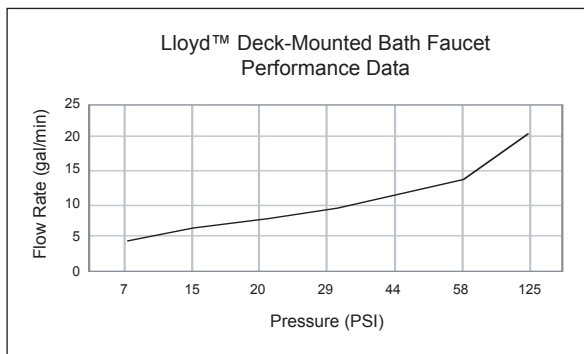

TB930DDC Lloyd™ Deck-Mounted Bath Faucet

DESIGN

Designed to match our line of residential bathroom products, TOTO's® faucets complete any bathroom suite. Made from cast brass with washerless ceramic disk valve cartridges, these faucets are both durable and offer drip free performance.

SPECIFICATIONS

Warranty: Lifetime Limited Warranty (Residential use)
One Year (Commercial use)

Material: Cast Brass

Shipping Weight: **Individual** 12.5 lbs.
Case (Qty 3) 38 lbs.

Shipping Dimensions: **Individual**
15"L x 13"W
x 3-1/4"H

Case (Qty 3)
15-3/4"L x 13-1/4"W
x 11"H

CODES/STANDARDS

Complies with and exceeds the following standards:
ASME A112.18.1M
CSA B125

Listed by:
IAPMO/UPC, CSA, and other municipalities

These dimensions and specifications are subject to change without notice.

TB930DDC - Lloyd™ Deck-Mounted Bath Faucet

TOTO®

TOTO® U.S.A., INC. • 1155 Southern Road, Morrow, GA 30260
Tel. (888) 295-8134 • Fax. (770) 282-8701 • www.totousa.com

Printed in U.S.A. © TOTO® LTD. 10/05 #J10040

Printed on recycled paper

REV 10/05