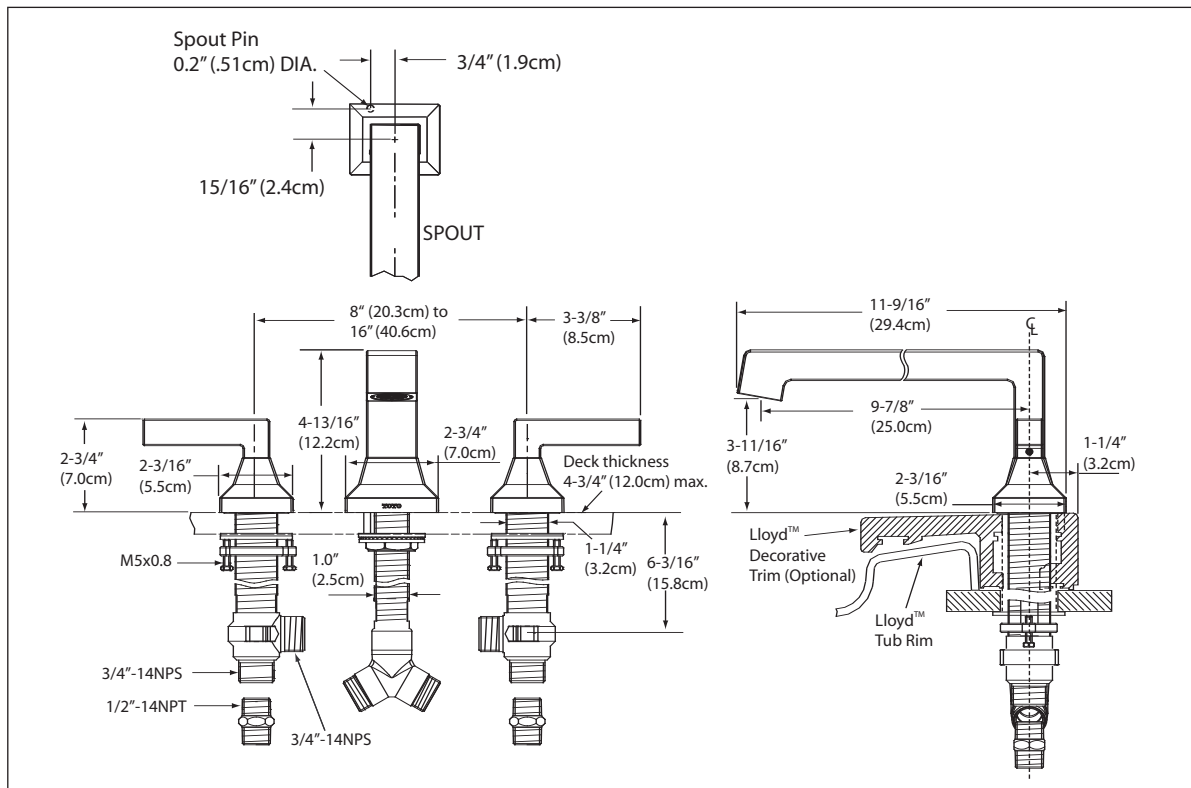

Case (Qty 3)
15-3/4"L x 13-1/4"W
x 11"H

CODES/STANDARDS

Complies with and exceeds the following standards:
ASME A112.18.1M
CSA B125

Listed by:
IAPMO/UPC, CSA, and other municipalities

These dimensions and specifications are subject to change without notice.