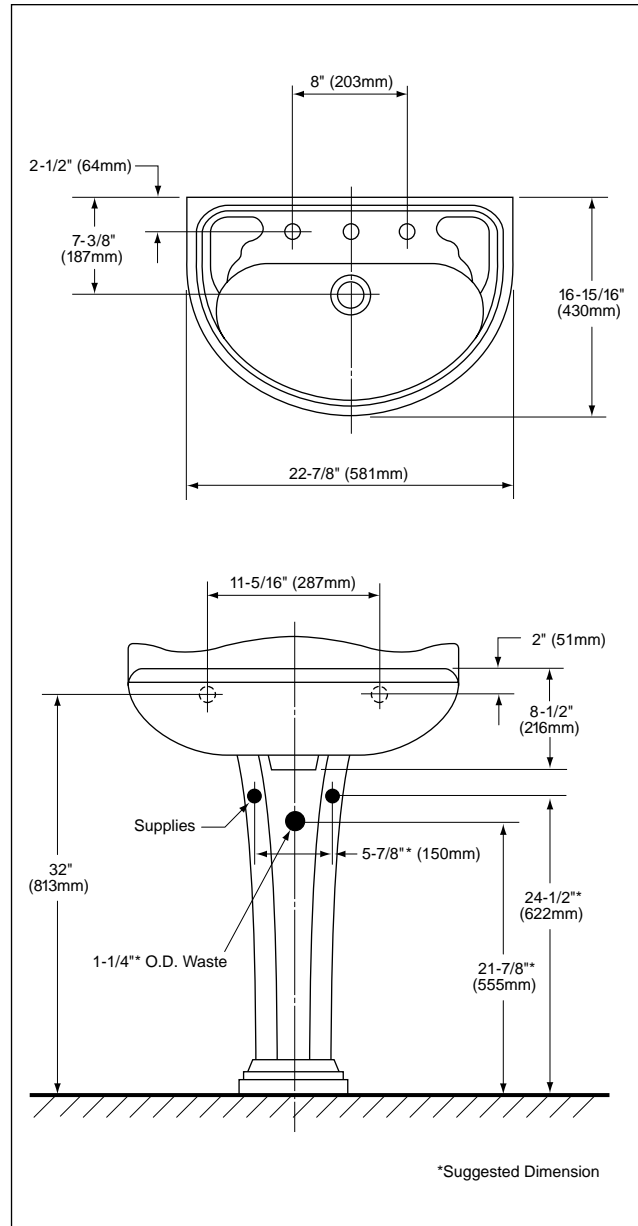

LPT640

Dartmouth Pedestal Lavatory

DESIGN

Traditional pedestal lavatory with elegant styling. The Dartmouth pedestal lavatory is designed to match the Dartmouth Toilet Suite. Durable vitreous china offers years of quality use.

SPECIFICATIONS

Waste: 1-1/4" O.D.
Size: 22-7/8"W x 16-15/16"D
Basin: 18-1/2"W x 11"D
Height: Floor to Rim 34"
Warranty: Five Year Limited Warranty
Material: Vitreous China

Shipping Weight: **LT640 / LT640.4 / LT640.8**
35 lbs.

PT640
18 lbs.

Shipping Dimensions: **LT640 / LT640.4 / LT640.8**
23-1/4"L x 18-1/2"W x 11-7/8"H
PT640
23-1/4"L x 7-7/8"W x 6-7/8"H

Fixture dimensions and hydraulic performance meet or exceed ANSI/ASME standard A112.19.2M and CAN/CSA B 45 requirements.

Listing / Approvals: IAPMO/UPC, CSA, City of Los Angeles, State of Massachusetts, and others.

These dimensions and specifications are subject to change without notice.

LPT640.8 - Dartmouth Pedestal Lavatory