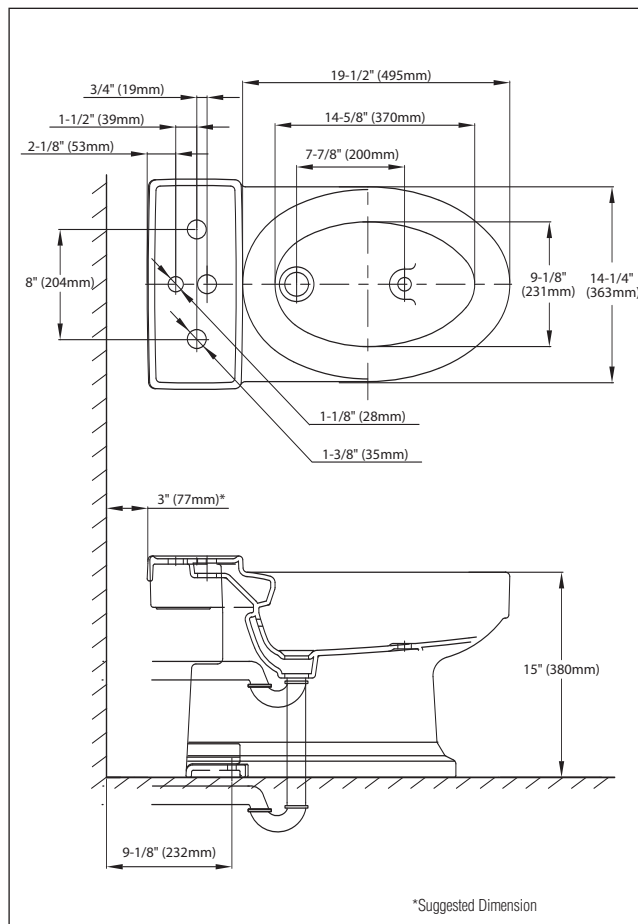

### ■ SPECIFICATIONS

Waste: 1-1/4" O.D.  
 Size: 25-1/2"L x 14-1/8"W x 15" H  
 Faucet: With flushing rim and vertical spray, designed for deck mounted bidet faucet with diverter and vacuum breaker

Warranty: Five Year Limited Warranty  
 Material: Vitreous china

Shipping Weight: **BT930B**  
 52 lbs.

Shipping Dimensions: **BT930B**  
 27-1/2"L x 16-1/8"W  
 x 17-5/16"H

Cubes: 4.5 ft<sup>3</sup>

*Fixture dimensions and hydraulic performance meet or exceed ANSI/ASME standard A112.19.2 and CAN/CSA B 45 requirements.*

*Listing and approval: C-UPC, City of Los Angeles, State of MA, and others*

*These dimensions and specifications are subject to change without notice.*

**BT930B - Lloyd™ Bidet**

TOTO® U.S.A., INC. • 1155 Southern Road, Morrow, GA 30260  
 Tel. (888) 295-8134 • Fax. (770) 282-8701 • www.totousa.com  
 Printed in U.S.A. © TOTO LTD. 10/04 #A10220