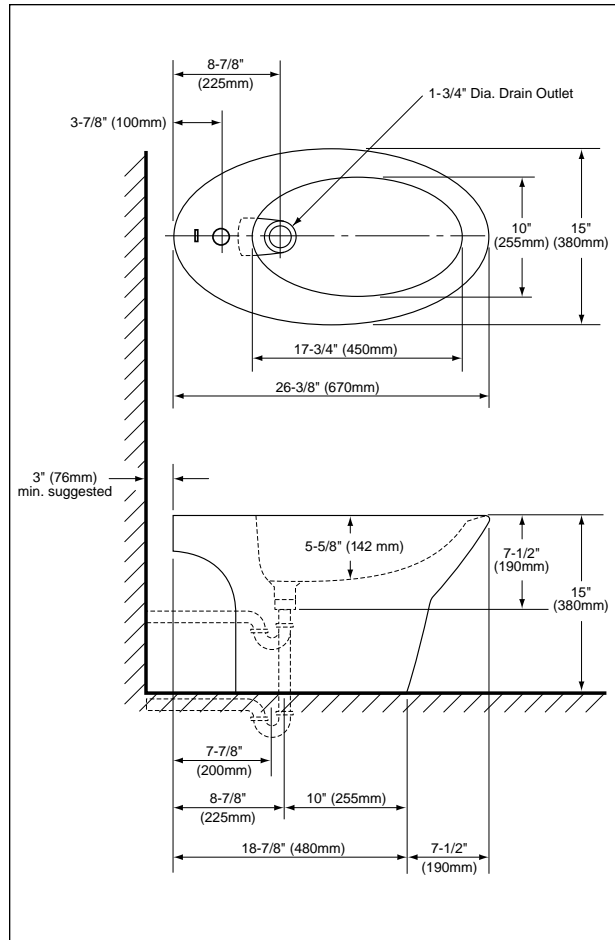

Vitreous china bidet for single hole, center set, deck-mounted bidet faucets. Complete with mounting bolt screws.

■ **BT904A**

Bidet for single hole, center set, deck-mounted bidet faucet.

Colors:

Standard #01 Cotton

SPECIFICATIONS

Waste: 1-1/4" O.D.
 Size: 26-3/8"L x 15"W
 Height: 15"
 Faucet: Single hole, center set, deck mounted bidet faucet
 Warranty: Five Year Limited Warranty
 Material: Vitreous China

Shipping Weight: **BT904A**
 46.5 lbs.

Shipping Dimensions:
BT904A
 28-3/4"L x 16-3/4"W x 16"H

Fixture dimensions and hydraulic performance meet or exceed ANSI/ASME standard A112.19.2M and CAN/CSA B 45 requirements.

Listing / Approvals: IAPMO/UPC, CSA, City of Los Angeles, State of Massachusetts, and others.

These dimensions and specifications are subject to change without notice.

BT904A - Pacifica Bidet