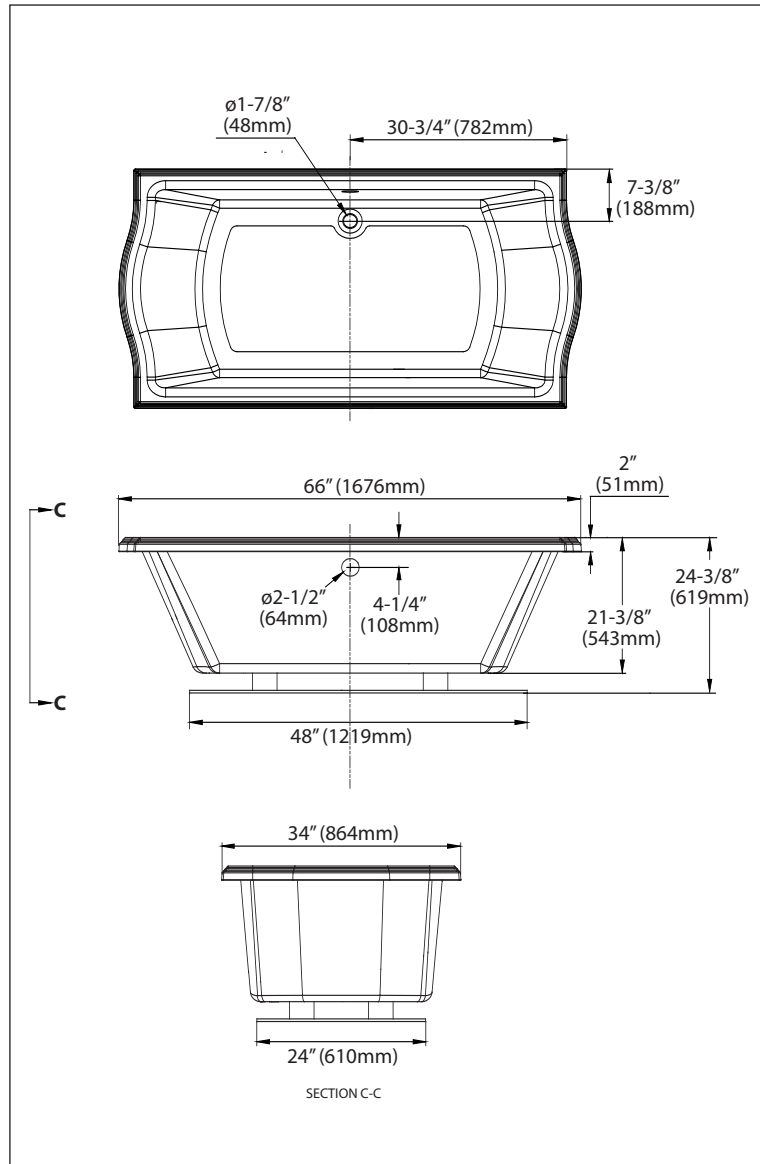

### ■ SPECIFICATIONS

Size: 66"L x 34"W  
 Depth: 21-3/8"  
 Warranty: 5 Year Limited Warranty on Acrylic Tub  
 1 Year Limited Warranty on Components and Parts  
 Material: Lucite Cast Acrylic

Shipping Weight:  
**ABY785N**  
 110 lbs.

Shipping Dimensions:  
**ABY785N**  
 67-1/4"L x 38-1/4"W  
 x 26"H

Gallons: **ABY785N**  
 80 to overflow

ABY785N - Clayton™ 66" x 34" Soaker Bathtub

Fixture meets ANSI/ASME standard Z124.1, ETL, and C-UPC requirements.