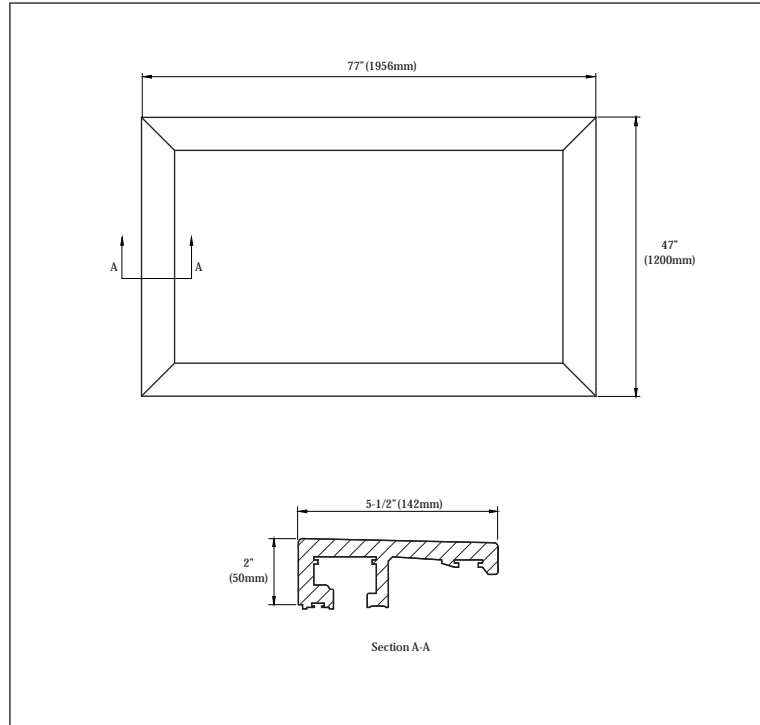

■ SPECIFICATIONS

Size: 77"L x 47-1/4"W x 2"H
Top width: 5-1/2"
Warranty: 1 Year Limited Warranty
Material: Simulated Maple Wood

Shipping Weight:

ABT930
15 lbs.

Shipping Dimensions:

ABT930
80"L x 6"W x 8"H

These dimensions and specifications are subject to change without notice.